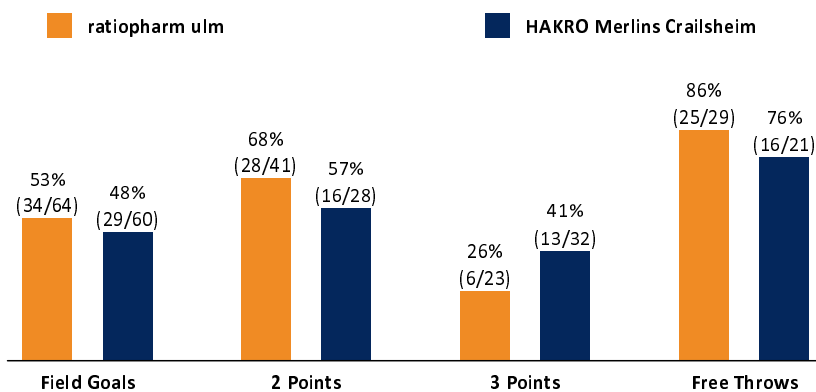

ratiopharm ulm

99 : 87 HAKRO Merlins Crailsheim

Referee: BARTH B.
Umpires: GUTTING M. / RADEESCH K.
Commissioner: DIETERICH S

Ulm, ratiopharm arena, SA 16 MRZ 2019, 18:00, Game-ID: 22253

Scoreboard table showing Q1, Q2, Q3, Q4 scores for ULM and CRA.

ULM - ratiopharm ulm (Coach: LEIBENATH Thorsten)

Main player statistics table for ULM, including columns for No., Name, Min, PTS, 2 Points, 3 Points, Field Goals, Free Throws, and various rebound/assist metrics.

CRA - HAKRO Merlins Crailsheim (Coach: IISALO Tuomas)

Main player statistics table for CRA, including columns for No., Name, Min, PTS, 2 Points, 3 Points, Field Goals, Free Throws, and various rebound/assist metrics.

Summary statistics table comparing ULM and CRA across various categories like Rebounds, Assists, Fouls, etc.

EASYCREDIT-BBL.DE

Alle offiziellen Statistiken der easyCredit BBL, Daten, Rekorde uvm. gibt es auf easyCredit-BBL.de! News, Stats, Tabelle und Spielplan für unterwegs: Kostenlos für iOS und Android in der offiziellen Liga-App!

MAGENTA SPORT

Keinen Korb mehr verpassen - Alle Spiele der easyCredit BBL und des MagentaSport BBL Pokals LIVE und in HD! Das größte Basketball-Angebot Deutschlands zuhause und mobil! www.MagentaSport.de

LEGEND
Min Minutes Played
DR Defensive Rebounds
AS Assists
BS Blocked Shots
PF Fouls
+/- Plus-Minus-Rating
DNP Did Not Play
OR Offensive Rebounds
ST Steals
SB Shots Blocked
FD Fouls Drawn
* Starters
PTS Points
TR Total Rebounds
TO Turnovers
EFF Efficiency = ((PTS + TR + AS + ST + BS) - ((FGA - FGM) + (FTA - FTM) + TO))