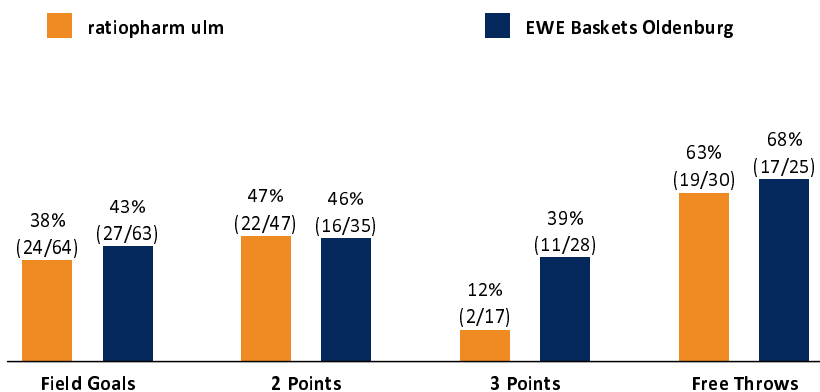

ratiopharm ulm

69 : 82 EWE Baskets Oldenburg

Referee: FRITZ CLEMENS
Umpires: GUTTING MICHAEL / GROLL JULIAN
Commissioner: SCHENCKING ALBERT

Attendance: 6.200
Ulm, ratiopharm arena, SA 27 APR 2019, 18:00, Game-ID: 22308

Scoreboard table showing Q1, Q2, Q3, Q4 scores for ULM and OLD.

ULM - ratiopharm ulm (Coach: LEIBENATH Thorsten)

Main player statistics table for ULM, including columns for No., Name, Min, PTS, 2 Points, 3 Points, Field Goals, Free Throws, and various rebound/assist metrics.

OLD - EWE Baskets Oldenburg (Coach: DRIJENCIC Mladen)

Main player statistics table for OLD, including columns for No., Name, Min, PTS, 2 Points, 3 Points, Field Goals, Free Throws, and various rebound/assist metrics.

Summary statistics table comparing ULM and OLD across categories like Rebounds, Assists, Fouls, Turnovers, Steals, etc.

EASycREDIT-BBL.DE banner with text: Alle offiziellen Statistiken der easyCredit BBL, Daten, Rekorde uvm. gibt es auf easyCredit-BBL.de!

MAGENTA SPORT banner with text: Keinen Korb mehr verpassen - Alle Spiele der easyCredit BBL und des MagentaSport BBL Pokals LIVE und in HD!