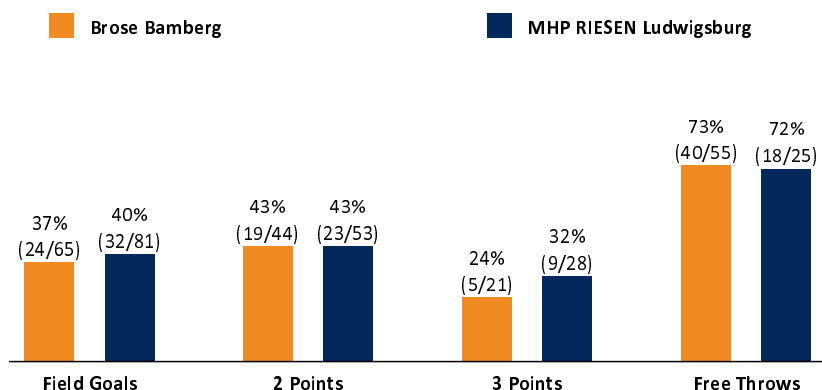

Brose Bamberg

93 : 91 MHP RIESEN Ludwigsburg

Referee: FRITZ Clemens
Umpires: MADINGER Christof / FRÖLICH Henning
Commissioner: GINTSCHEL Winfried

Attendance: 5.613
Bamberg, BROSE ARENA, MO 15 OKT 2018, 20:30, Game-ID: 22071

Summary table showing quarter scores (Q1-Q4) and OT1 for BAM and LUD.

BAM - Brose Bamberg (Coach: BAGATSKIS Ainars)

Main player statistics table for Brose Bamberg, including columns for No., Name, Min, PTS, 2 Points, 3 Points, Field Goals, Free Throws, and various advanced stats.

LUD - MHP RIESEN Ludwigsburg (Coach: PATRICK John)

Main player statistics table for MHP Riesen Ludwigsburg, including columns for No., Name, Min, PTS, 2 Points, 3 Points, Field Goals, Free Throws, and various advanced stats.

Summary table comparing BAM and LUD on various team statistics such as Rebounds, Assists, Fouls, Turnovers, and Steals.

EASycREDIT-BBL.DE

Alle offiziellen Statistiken der easycrredit BBL, Daten, Rekorde uvm. gibt es auf easycrredit-BBL.de! News, Stats, Tabelle und Spielplan für unterwegs: Kostenfrei für iOS und Android in der offiziellen Liga-App!

TELEKOMSPORT.DE

Keinen Korb mehr verpassen - Alle Spiele der easycrredit BBL LIVE und in HD! Erleben sie jetzt das größte Basketball-Angebot Deutschlands zuhause und mobil! www.telekom sport.de

LEGEND: Min Minutes Played, DR Defensive Rebounds, AS Assists, BS Blocked Shots, PF Fouls, +/- Plus-Minus-Rating, DNP Did Not Play, OR Offensive Rebounds, ST Steals, SB Shots Blocked, FD Fouls Drawn, * Starters, PTS Points, TR Total Rebounds, TO Turnovers, EFF Efficiency = ((PTS + TR + AS + ST + BS) - ((FGA - FGM) + (FTA - FTM) + TO))