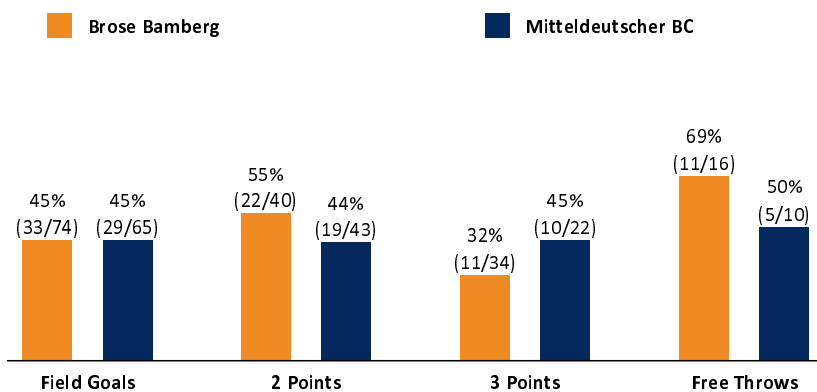

MBC - Mitteldeutscher BC (Coach: SCEPANOVIC Aleksandar)

No.	Name	Min	PTS	2 Points	3 Points	Field Goals	Free Throws	OR	DR	TR	AS	ST	TO	BS	SB	PF	FD	EFF	+/-	
*0	MOORE Lee	24:51	3	1/5 (20%)	0/1 (0%)	1/6 (17%)	1/2 (50%)	1	3	4	3				2		4	4	-29	
*2	FARR James	28:58	13	6/11 (55%)		6/11 (55%)	1/2 (50%)	2	8	10	1		3	2		2	2	17	-12	
6	BREMBLY David	16:11	10	2/4 (50%)	2/3 (67%)	4/7 (57%)		2	1	3			1			3		9	-7	
7	KERUSCH Sergio	13:36	0	0/2 (0%)	0/2 (0%)	0/4 (0%)		1	3	4						1		0	-12	
9	NIEDERMANN Jonas	DNP																		
*12	RELEFORD Trevor	35:25	13	1/3 (33%)	3/6 (50%)	4/9 (44%)	2/2 (100%)		2	2	4	1	3			3	4	12	-18	
20	NOVAK Jovan	28:55	20	2/2 (100%)	5/5 (100%)	7/7 (100%)	1/2 (50%)		5	5	8		2			2	4	30	5	
*21	PETER-McNEILLY Adika	14:40	0	0/1 (0%)	0/3 (0%)	0/4 (0%)	0/2 (0%)		4	4	1		1	1	1	1	2	-1	4	
*30	BRASE Hans	15:36	0	0/4 (0%)	0/2 (0%)	0/6 (0%)		1	1	2	1		1			3		-4	-9	
31	MARELIJA Aleksandar	21:48	14	7/11 (64%)		7/11 (64%)		1	3	4		2	2			2		14	3	
Team / Coach									2	2							2			
Totals			200:00	73	19/43 (44%)	10/22 (45%)	29/65 (45%)	5/10 (50%)	8	32	40	18	3	13	3	3	17	16	83	-15

BAM	MBC
11 / 29 / 40	8 / 32 / 40
24	Rebounds OR/DR/TR
16	Assists
17	Fouls
5	Fouls Drawn
4	Turnovers
40	Steals
15	Points in the Paint
5	Second Chance Points
20 (79:59)	Fast Break Points
13-0 (74:57)	Biggest Lead
	Biggest Scoring Run
	Lead Changes: 0
	Times Tied: 0

EASYCREDIT-BBL.DE

Alle offiziellen Statistiken der easyCredit BBL, Daten, Rekorde uvm. gibt es auf easyCredit-BBL.de! News, Stats, Tabelle und Spielplan für unterwegs: Kostenfrei für iOS und Android in der offiziellen Liga-App!

TELEKOMSPORT.DE

Keinen Korb mehr verpassen - Alle Spiele der easyCredit BBL LIVE und in HD! Erleben sie jetzt das größte Basketball-Angebot Deutschlands zuhause und mobil! www.telekom sport.de

LEGEND
Min Minutes Played   DR Defensive Rebounds   AS Assists   BS Blocked Shots   PF Fouls   +/- Plus-Minus-Rating
DNP Did Not Play   OR Offensive Rebounds   ST Steals   SB Shots Blocked   FD Fouls Drawn   * Starters
PTS Points   TR Total Rebounds   TO Turnovers   EFF Efficiency = ((PTS + TR + AS + ST + BS) - ((FGA - FGM) + (FTA - FTM) + TO))