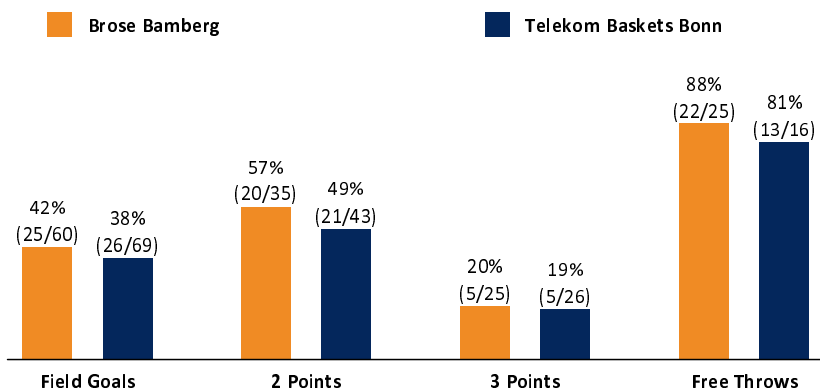

BON - Telekom Baskets Bonn (Coach: KRUNIC Predrag)

No.	Name	Min	PTS	2 Points	3 Points	Field Goals	Free Throws	OR	DR	TR	AS	ST	TO	BS	SB	PF	FD	EFF	+/-	
5	REISCHEL Jarelle	5:34	2	1/1 (100%)		1/1 (100%)		1	1	2	1					2		5	3	
6	HANLAN Olivier	DNP																		
7	SUBOTIC Bojan	18:26	4	1/4 (25%)	0/2 (0%)	1/6 (17%)	2/2 (100%)	2	1	3			1	1		4	2	2	-9	
8	JAMES Ra'Shad	29:36	11	3/8 (38%)	1/6 (17%)	4/14 (29%)	2/2 (100%)	2	2	4	4	1	1			3	5	9	-7	
9	BIRCEVIC Stefan	22:24	12	3/5 (60%)	2/4 (50%)	5/9 (56%)		4	2	6						4	1	14	-6	
*11	DILEO Anthony	27:04	9	3/9 (33%)	1/4 (25%)	4/13 (31%)		1	1	3					1	1	1	4	-18	
*12	BREUNIG Martin	20:03	9	3/5 (60%)		3/5 (60%)	3/6 (50%)	2	1	3	3	1	1			3	4	10	4	
*13	POLAS BARTOLO Yorman	28:40	15	4/6 (67%)	1/4 (25%)	5/10 (50%)	4/4 (100%)	3	6	9	4		1			1	3	22	-4	
*14	MAYO Josh	29:06	2	1/3 (33%)	0/5 (0%)	1/8 (13%)			2	2		2	1			4	2	-2	5	
*15	WEBB III James	19:07	6	2/2 (100%)	0/1 (0%)	2/3 (67%)	2/2 (100%)	1	4	5		2	1			3	1	11	-3	
Team / Coach								1	3	4			1				3			
Totals			200:00	70	21/43 (49%)	5/26 (19%)	26/69 (38%)	13/16 (81%)	16	23	39	15	6	7	1	1	25	18	78	-7

BAM	BON
12 / 28 / 40	16 / 23 / 39
22	15
18	25
25	18
10	7
2	6
34	38
14	13
2	16
11 (61:50)	8 (10:18)
10-0 (51:46)	9-0 (10:18)
	Lead Changes: 6
	Times Tied: 3

EASycREDIT-BBL.DE

Alle offiziellen Statistiken der easyCredit BBL, Daten, Rekorde uvm. gibt es auf easyCredit-BBL.de! News, Stats, Tabelle und Spielplan für unterwegs: Kostenfrei für iOS und Android in der offiziellen Liga-App!

TELEKOMSPORT.DE

Keinen Korb mehr verpassen - Alle Spiele der easyCredit BBL LIVE und in HD! Erleben sie jetzt das größte Basketball-Angebot Deutschlands zuhause und mobil! www.telekom sport.de

LEGEND
Min Minutes Played   DR Defensive Rebounds   AS Assists   BS Blocked Shots   PF Fouls   +/- Plus-Minus-Rating
DNP Did Not Play   OR Offensive Rebounds   ST Steals   SB Shots Blocked   FD Fouls Drawn   * Starters
PTS Points   TR Total Rebounds   TO Turnovers   EFF Efficiency = ((PTS + TR + AS + ST + BS) - ((FGA - FGM) + (FTA - FTM) + TO))