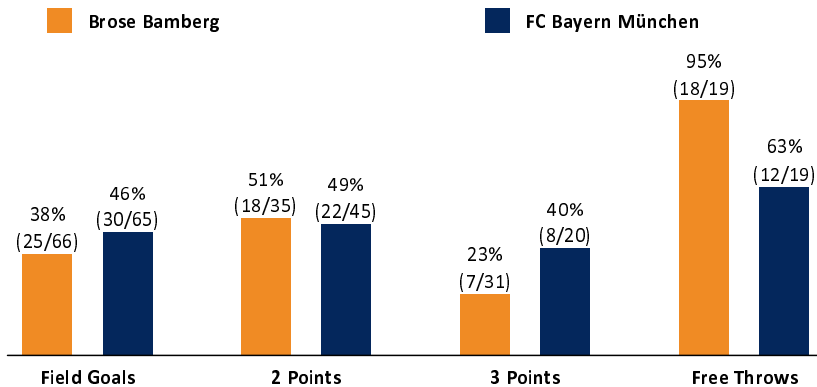

Brose Bamberg

75 : 80

FC Bayern München

Referee: LOTTERMOSER Robert
Umpires: RODRIGUEZ-SORIANO Toni / KOVACEVIC Nebojsa
Commissioner: EICHHORN Christian

Attendance: 6.150
Bamberg, BROSE ARENA, SO 30 DEZ 2018, 20:30, Game-ID: 22161

Scoreboard table showing Q1, Q2, Q3, Q4 scores for BAM and FCB.

BAM - Brose Bamberg (Coach: BAGATSKIS Ainars)

Main player statistics table for BAM, including columns for No., Name, Min, PTS, 2 Points, 3 Points, Field Goals, Free Throws, and various advanced stats.

FCB - FC Bayern München (Coach: RADONJIC Dejan)

Main player statistics table for FCB, including columns for No., Name, Min, PTS, 2 Points, 3 Points, Field Goals, Free Throws, and various advanced stats.

Summary statistics table comparing BAM and FCB across categories like Rebounds, Assists, Fouls, Turnovers, Steals, Points in the Paint, etc.

EASYCREDIT-BBL.DE

Alle offiziellen Statistiken der easycCredit BBL, Daten, Rekorde uvm. gibt es auf easycCredit-BBL.de! News, Stats, Tabelle und Spielplan für unterwegs: Kostenlos für iOS und Android in der offiziellen Liga-App!

TELEKOMSPORT.DE

Keinen Korb mehr verpassen - Alle Spiele der easycCredit BBL LIVE und in HD! Erleben sie jetzt das größte Basketball-Angebot Deutschlands zuhause und mobil! www.telekomspor.de

LEGEND
Min Minutes Played
DNP Did Not Play
PTS Points
DR Defensive Rebounds
OR Offensive Rebounds
TR Total Rebounds
AS Assists
ST Steals
TO Turnovers
BS Blocked Shots
SB Shots Blocked
EFF Efficiency = ((PTS + TR + AS + ST + BS) - ((FGA - FGM) + (FTA - FTM) + TO))
PF Fouls
FD Fouls Drawn
+/- Plus-Minus-Rating
* Starters