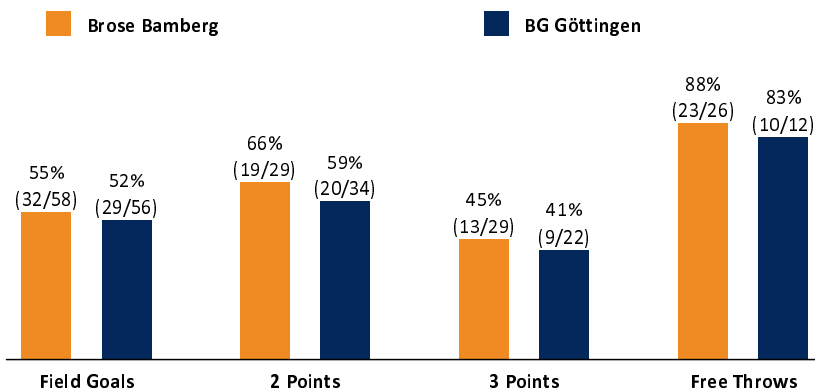

Brose Bamberg

100 : 77

BG Göttingen

Referee: RODRIGUEZ Toni
Umpires: BITTNER Steve / BEJAOUI Dominik
Commissioner: EICHHORN Christian

Attendance: 5.931
Bamberg, BROSE ARENA, SO 3 FEB 2019, 15:00, Game-ID: 22214

Scoreboard table showing Q1, Q2, Q3, Q4 scores for BAM and GOT.

BAM - Brose Bamberg (Coach: PEREGO Federico)

Main player statistics table for Brose Bamberg including columns for No., Name, Min, PTS, 2 Points, 3 Points, Field Goals, Free Throws, and various rebound/steal metrics.

Summary statistics table comparing BAM and GOT across metrics like Rebounds, Assists, Fouls, Turnovers, Steals, Points in the Paint, Second Chance Points, Fast Break Points, Biggest Lead, Biggest Scoring Run, Lead Changes, and Times Tied.