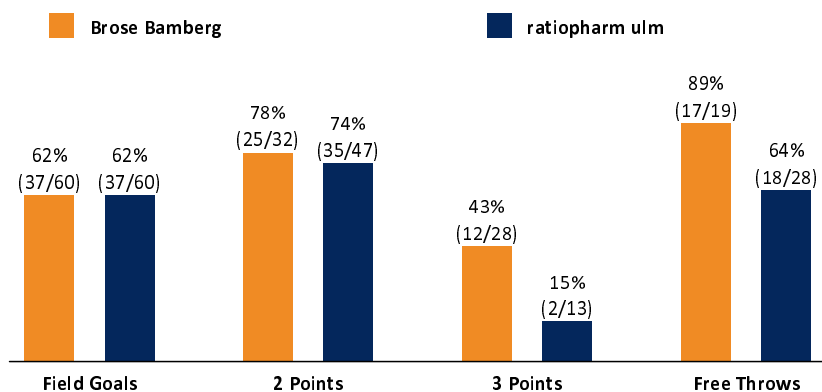

Brose Bamberg

103 : 94

ratiopharm ulm

Referee: LOTTERMOSER Robert
Umpires: ORUZGANI Zulfikar / BOHN Andreas
Commissioner: GINTSCHEL Winfried

Attendance: 6.007
Bamberg, BROSE ARENA, SO 10 MRZ 2019, 18:00, Game-ID: 22251

Summary table showing scores by quarter (Q1-Q4) for BAM and ULM.

BAM - Brose Bamberg (Coach: PEREGO Federico)

Main player statistics table for Brose Bamberg, including columns for No., Name, Min, PTS, 2 Points, 3 Points, Field Goals, Free Throws, and various rebound/assist metrics.

ULM - ratiopharm ulm (Coach: LEIBENATH Thorsten)

Main player statistics table for ratiopharm ulm, including columns for No., Name, Min, PTS, 2 Points, 3 Points, Field Goals, Free Throws, and various rebound/assist metrics.

Summary table comparing BAM and ULM on various performance metrics such as Rebounds, Assists, Fouls, and Turnovers.

EASYCREDIT-BBL.DE

Alle offiziellen Statistiken der easyCredit BBL, Daten, Rekorde uvm. gibt es auf easyCredit-BBL.de! News, Stats, Tabelle und Spielplan für unterwegs: Kostenfrei für iOS und Android in der offiziellen Liga-App!

MAGENTA SPORT

Keinen Korb mehr verpassen - Alle Spiele der easyCredit BBL und des MagentaSport BBL Pokals LIVE und in HD! Das größte Basketball-Angebot Deutschlands zuhause und mobil! www.MagentaSport.de

LEGEND
Min Minutes Played
DR Defensive Rebounds
AS Assists
BS Blocked Shots
PF Fouls
+/- Plus-Minus-Rating
DNP Did Not Play
OR Offensive Rebounds
ST Steals
SB Shots Blocked
FD Fouls Drawn
* Starters
PTS Points
TR Total Rebounds
TO Turnovers
EFF Efficiency = ((PTS + TR + AS + ST + BS) - ((FGA - FGM) + (FTA - FTM) + TO))