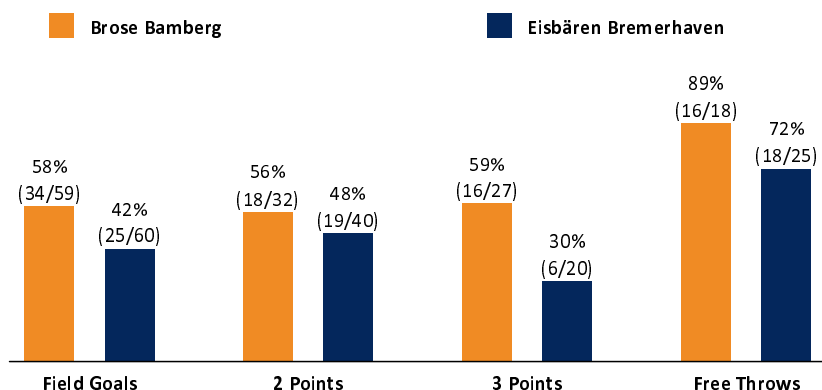

BRE - Eisbären Bremerhaven (Coach: MAI Michael)

No.	Name	Min	PTS	2 Points	3 Points	Field Goals	Free Throws	OR	DR	TR	AS	ST	TO	BS	SB	PF	FD	EFF	+/-
*3	WARREN Chris	24:02	2	1/5 (20%)	0/2 (0%)	1/7 (14%)			1	1	4		3		2	4	2	-2	-25
6	CANTY Anthony	14:32	10	1/2 (50%)	1/2 (50%)	2/4 (50%)	5/5 (100%)		1	1	1	1			1	1	3	11	-3
7	BREITLAUCH Adrian	18:45	4	2/3 (67%)	0/2 (0%)	2/5 (40%)		1		1	3	1				1	1	6	-6
8	WIMBERG Jan Niklas	17:25	3	0/1 (0%)	1/4 (25%)	1/5 (20%)		1	1	2			2		3		-1	-9	
*9	BLECK Fabian	20:46	5	2/3 (67%)	0/1 (0%)	2/4 (50%)	1/4 (25%)	1		1			2			1	3	-1	-24
15	MOTEN Darius	23:52	4	1/1 (100%)		1/1 (100%)	2/2 (100%)	4	2	6	3	1	2			2	2	12	-15
*31	TURNER Elston	24:40	8	3/8 (38%)	0/2 (0%)	3/10 (30%)	2/2 (100%)		2	2	4					1	1	7	-20
*33	SUMMERS Durrell	17:45	11	2/4 (50%)	1/1 (100%)	3/5 (60%)	4/4 (100%)	1	2	3			2			2	2	10	-9
34	BENSON Keith	24:04	20	6/9 (67%)	2/3 (67%)	8/12 (67%)	2/6 (33%)	1	8	9		1		1		1	4	23	-4
*77	JACKSON Darnell	14:09	7	1/4 (25%)	1/3 (33%)	2/7 (29%)	2/2 (100%)	3	1	4			1			3	4	5	-15
Team / Coach								4	2	6			1					5	
Totals		200:00	74	19/40 (48%)	6/20 (30%)	25/60 (42%)	18/25 (72%)	16	20	36	15	4	13	1	3	19	22	75	-26

BAM	BRE
6 / 23 / 29	16 / 20 / 36
27	15
23	19
19	22
8	13
8	4
24	26
7	20
13	8
34 (94:60)	0 (2:2)
14-0 (70:37)	6-0 (100:74)
Lead Changes: 0	
Times Tied: 2	

EASYCREDIT-BBL.DE

Alle offiziellen Statistiken der easyCredit BBL, Daten, Rekorde uvm. gibt es auf easyCredit-BBL.de! News, Stats, Tabelle und Spielplan für unterwegs: Kostenfrei für iOS und Android in der offiziellen Liga-App!

MAGENTA SPORT

Keinen Korb mehr verpassen - Alle Spiele der easyCredit BBL und des MagentaSport BBL Pokals LIVE und in HD! Das größte Basketball-Angebot Deutschlands zuhause und mobil! www.MagentaSport.de

LEGEND
Min Minutes Played   DR Defensive Rebounds   AS Assists   BS Blocked Shots   PF Fouls   +/- Plus-Minus-Rating
DNP Did Not Play   OR Offensive Rebounds   ST Steals   SB Shots Blocked   FD Fouls Drawn   * Starters
PTS Points   TR Total Rebounds   TO Turnovers   EFF Efficiency = ((PTS + TR + AS + ST + BS) - ((FGA - FGM) + (FTA - FTM) + TO))