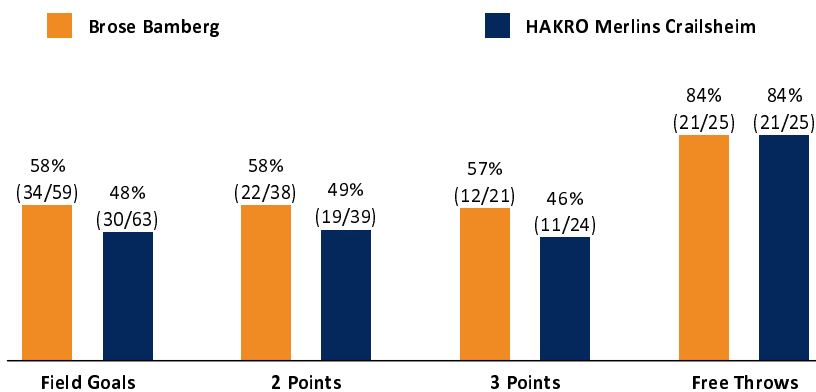

CRA - HAKRO Merlins Crailsheim (Coach: IISALO Tuomas)

No.	Name	Min	PTS	2 Points	3 Points	Field Goals	Free Throws	OR	DR	TR	AS	ST	TO	BS	SB	PF	FD	EFF	+/-	
0	RUSSELL DeWayne	22:57	7	2/6 (33%)	1/3 (33%)	3/9 (33%)			1	1	4		1			1	1	5	-6	
*1	MADGEN Ben	28:27	22	5/9 (56%)	3/6 (50%)	8/15 (53%)	3/3 (100%)		1	1	2		2		2	3	1	16	-7	
*4	TURNER Frank	29:46	18	3/5 (60%)	1/2 (50%)	4/7 (57%)	9/9 (100%)				7	1	2			1	8	21	-7	
7	HERRERA Sebastian	12:55	2		0/1 (0%)	0/1 (0%)	2/2 (100%)	1		1	1					2	1	3	0	
*10	WYSOCKI Konrad	26:06	4	1/1 (100%)	0/2 (0%)	1/3 (33%)	2/3 (67%)		2	2	3	1	1			4	3	6	-8	
14	NEUMANN Philipp	6:15	5	2/2 (100%)		2/2 (100%)	1/2 (50%)	1		1						3	3	5	-4	
17	FERNER Joschka	13:54	0					1	1	2	1		1			1		2	-1	
*31	LAWSON III Joseph	23:29	21	3/6 (50%)	4/7 (57%)	7/13 (54%)	3/3 (100%)		5	5	2	3	1		1	4	5	24	7	
33	GAY Sherman	10:11	0	0/3 (0%)		0/3 (0%)		1	3	4						3		1	-12	
*34	THOMPSON Hollis	26:00	13	3/7 (43%)	2/3 (67%)	5/10 (50%)	1/3 (33%)	1	1	2	1	1	1		1	4	2	9	-7	
Team / Coach																	0			
Totals			200:00	92	19/39 (49%)	11/24 (46%)	30/63 (48%)	21/25 (84%)	5	14	19	21	6	9		4	26	24	92	-9

BAM	CRA
11 / 29 / 40	5 / 14 / 19
28	Rebounds
25	Assists
26	Fouls
18	Fouls Drawn
2	Turnovers
	Steals
38	Points in the Paint
14	Second Chance Points
4	Fast Break Points
13 (91:78)	Biggest Lead
14-0 (70:60)	Biggest Scoring Run
	Lead Changes: 12
	Times Tied: 5

EASycREDIT-BBL.DE

Alle offiziellen Statistiken der easyCredit BBL, Daten, Rekorde uvm. gibt es auf easyCredit-BBL.de! News, Stats, Tabelle und Spielplan für unterwegs: Kostenfrei für iOS und Android in der offiziellen Liga-App!

MAGENTA SPORT

Keinen Korb mehr verpassen - Alle Spiele der easyCredit BBL und des MagentaSport BBL Pokals LIVE und in HD! Das größte Basketball-Angebot Deutschlands zuhause und mobil! www.MagentaSport.de

LEGEND
Min Minutes Played   DR Defensive Rebounds   AS Assists   BS Blocked Shots   PF Fouls   +/- Plus-Minus-Rating
DNP Did Not Play   OR Offensive Rebounds   ST Steals   SB Shots Blocked   FD Fouls Drawn   * Starters
PTS Points   TR Total Rebounds   TO Turnovers   EFF Efficiency = ((PTS + TR + AS + ST + BS) - ((FGA - FGM) + (FTA - FTM) + TO))