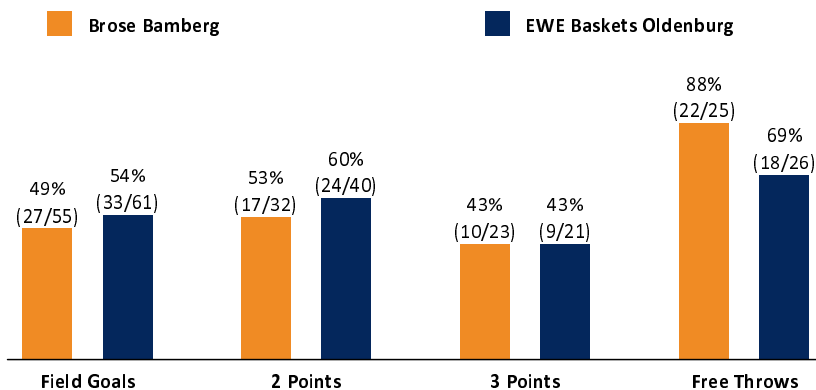

OLD - EWE Baskets Oldenburg (Coach: DRIJENCIC Mladen)

No.	Name	Min	PTS	2 Points	3 Points	Field Goals	Free Throws	OR	DR	TR	AS	ST	TO	BS	SB	PF	FD	EFF	+/-
*3	CUMMINGS Will	32:36	23	6/12 (50%)	2/7 (29%)	8/19 (42%)	5/6 (83%)		3	3	3	2	3		1	4	6	16	7
5	HUJIC Haris	DNP																	
*9	TADDA Karsten	10:07	3	0/2 (0%)	1/1 (100%)	1/3 (33%)			1	1		1				3	1	3	-7
10	MASSENAT Frantz	24:09	13	4/6 (67%)	1/2 (50%)	5/8 (63%)	2/4 (50%)	2	4	6	5	1			1	2	2	20	7
13	BACAK Marko	DNP																	
15	KEßEN Marcel	2:53	2	1/1 (100%)		1/1 (100%)										3		2	-5
16	ISEMANN Till	DNP																	
19	STOJANOVSKI Vojdan	20:56	7	3/4 (75%)	0/2 (0%)	3/6 (50%)	1/2 (50%)	1		1						4	2	4	9
*23	PAULDING Rickey	32:08	15	4/5 (80%)	2/5 (40%)	6/10 (60%)	1/4 (25%)	1	1	2	2	3		1		2	2	16	5
*24	MAHALBASIC Rasid	33:53	11	2/5 (40%)	1/1 (100%)	3/6 (50%)	4/4 (100%)	2	10	12	9	2	4	1		2	4	28	5
*33	SCHWETHELM Philipp	16:04	1				1/2 (50%)		1	1			1			3	2	0	0
45	BOOTHE Nathan	27:14	18	4/5 (80%)	2/3 (67%)	6/8 (75%)	4/4 (100%)	1	2	3		2	2	1		4	3	18	14
Team / Coach								2	3	5						1		5	
Totals		200:00	93	24/40 (60%)	9/21 (43%)	33/61 (54%)	18/26 (69%)	9	25	34	19	9	10	3	2	26	22	112	7

BAM	Rebounds OR/DR/TR	OLD
3 / 23 / 26		9 / 25 / 34
16	Assists	19
22	Fouls	26
23	Fouls Drawn	22
13	Turnovers	10
3	Steals	9
24	Points in the Paint	32
2	Second Chance Points	8
3	Fast Break Points	7
15 (18:3)	Biggest Lead	12 (68:80)
9-0 (14:2)	Biggest Scoring Run	8-0 (53:63)
	Lead Changes:	1
	Times Tied:	0

EASycREDIT-BBL.DE

Alle offiziellen Statistiken der easyCredit BBL, Daten, Rekorde uvm. gibt es auf easyCredit-BBL.de! News, Stats, Tabelle und Spielplan für unterwegs: Kostenfrei für iOS und Android in der offiziellen Liga-App!

MAGENTA SPORT

Keinen Korb mehr verpassen - Alle Spiele der easyCredit BBL und des MagentaSport BBL Pokals LIVE und in HD! Das größte Basketball-Angebot Deutschlands zuhause und mobil! www.MagentaSport.de

LEGEND
Min Minutes Played   DR Defensive Rebounds   AS Assists   BS Blocked Shots   PF Fouls   +/- Plus-Minus-Rating
DNP Did Not Play   OR Offensive Rebounds   ST Steals   SB Shots Blocked   FD Fouls Drawn   * Starters
PTS Points   TR Total Rebounds   TO Turnovers   EFF Efficiency = ((PTS + TR + AS + ST + BS) - ((FGA - FGM) + (FTA - FTM) + TO))