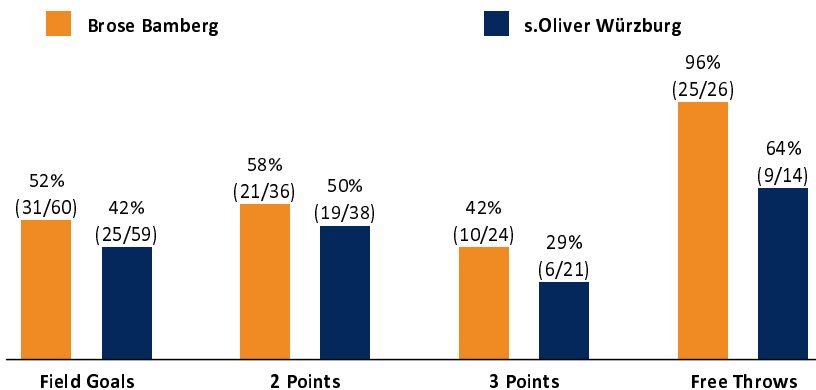

Brose Bamberg

97 : 65

s.Oliver Würzburg

Referee: STRAUBE Carsten
Umpires: SIMONOW Konstantin / BEJAOUI Dominik
Commissioner: KINDERVGATER Max

Attendance: 6.023
Bamberg, BROSE ARENA, SO 12 MAI 2019, 18:00, Game-ID: 22349

Scoreboard table showing Q1, Q2, Q3, Q4 scores for BAM and WUE.

BAM - Brose Bamberg (Coach: PEREGO Federico)

Main player statistics table for Brose Bamberg including columns for No., Name, Min, PTS, 2 Points, 3 Points, Field Goals, Free Throws, OR, DR, TR, AS, ST, TO, BS, SB, PF, FD, EFF, +/-.

WUE - s.Oliver Würzburg (Coach: WUCHERER Denis)

Main player statistics table for s.Oliver Würzburg including columns for No., Name, Min, PTS, 2 Points, 3 Points, Field Goals, Free Throws, OR, DR, TR, AS, ST, TO, BS, SB, PF, FD, EFF, +/-.

Summary statistics table comparing BAM and WUE across categories like Rebounds, Assists, Fouls, Turnovers, Steals, Points in the Paint, etc.

EASYCREDIT-BBL.DE

Alle offiziellen Statistiken der easyCredit BBL, Daten, Rekorde uvm. gibt es auf easyCredit-BBL.de! News, Stats, Tabelle und Spielplan für unterwegs: Kostenlos für iOS und Android in der offiziellen Liga-App!

MAGENTA SPORT

Keinen Korb mehr verpassen - Alle Spiele der easyCredit BBL und des MagentaSport BBL Pokals LIVE und in HD! Das größte Basketball-Angebot Deutschlands zuhause und mobil! www.MagentaSport.de

LEGEND: Min Minutes Played, DR Defensive Rebounds, AS Assists, BS Blocked Shots, PF Fouls, +/- Plus-Minus-Rating, DNP Did Not Play, OR Offensive Rebounds, ST Steals, SB Shots Blocked, FD Fouls Drawn, * Starters, PTS Points, TR Total Rebounds, TO Turnovers, EFF Efficiency = ((PTS + TR + AS + ST + BS) - ((FGA - FGM) + (FTA - FTM) + TO))