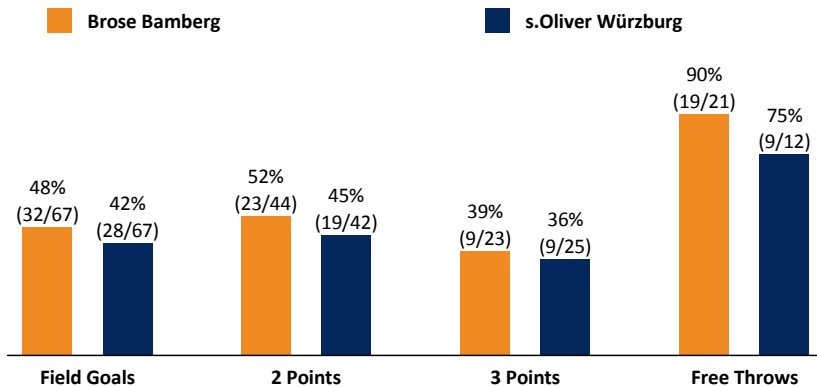

Brose Bamberg

92 : 74

s.Oliver Würzburg

Referee: LOTTERMOSER Robert
Umpires: STRAUBE Carsten / BOHN Andreas
Commissioner: GINTSCHEL Winfried

Attendance: 6.150
Bamberg, BROSE ARENA, SA 6 OKT 2018, 20:30, Game-ID: 22354

Scoreboard table showing Q1, Q2, Q3, Q4 scores for BAM and WUE.

BAM - Brose Bamberg (Coach: BAGATSKIS Ainars)

Main player statistics table for Brose Bamberg including columns for No., Name, Min, PTS, 2 Points, 3 Points, Field Goals, Free Throws, and various rebound/assist metrics.

WUE - s.Oliver Würzburg (Coach: WUCHERER Denis)

Main player statistics table for s.Oliver Würzburg including columns for No., Name, Min, PTS, 2 Points, 3 Points, Field Goals, Free Throws, and various rebound/assist metrics.

Summary statistics table comparing BAM and WUE across categories like Rebounds, Assists, Fouls, Turnovers, Steals, Points in the Paint, etc.

EASYCREDIT-BBL.DE

Alle offiziellen Statistiken der easyCredit BBL, Daten, Rekorde uvm. gibt es auf easyCredit-BBL.de! News, Stats, Tabelle und Spielplan für unterwegs: Kostenfrei für iOS und Android in der offiziellen Liga-App!

TELEKOMSPORT.DE

Keinen Korb mehr verpassen - Alle Spiele der easyCredit BBL LIVE und in HD! Erleben sie jetzt das größte Basketball-Angebot Deutschlands zuhause und mobil! www.telekomspor.de

LEGEND: Min Minutes Played, DR Defensive Rebounds, AS Assists, BS Blocked Shots, PF Fouls, +/- Plus-Minus-Rating, DNP Did Not Play, OR Offensive Rebounds, ST Steals, SB Shots Blocked, FD Fouls Drawn, * Starters, PTS Points, TR Total Rebounds, TO Turnovers, EFF Efficiency = ((PTS + TR + AS + ST + BS) - ((FGA - FGM) + (FTA - FTM) + TO))