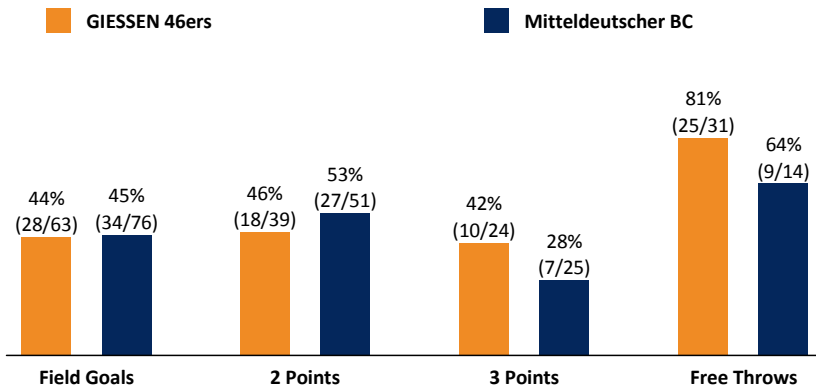

GIESSEN 46ers

91 : 84

Mitteldeutscher BC

Referee: HACK Johannes
Umpires: ORUZGANI Zulfikar / GUTTING Michael
Commissioner: KINDERVATER Max

Attendance: 3.350
Gießen, Sporthalle Gießen-Ost, SO 30 SEP 2018, 15:00, Game-ID: 22052

Summary table showing scores for GIE and MBC across quarters Q1, Q2, Q3, and Q4.

GIE - GIESSEN 46ers (Coach: FREYER Ingo)

Main player statistics table for GIESSEN 46ers, including columns for No., Name, Min, PTS, 2 Points, 3 Points, Field Goals, Free Throws, and various rebound and efficiency metrics.

MBC - Mitteldeutscher BC (Coach: SCEPANOVIC Aleksandar)

Main player statistics table for Mitteldeutscher BC, including columns for No., Name, Min, PTS, 2 Points, 3 Points, Field Goals, Free Throws, and various rebound and efficiency metrics.

Summary table comparing GIE and MBC on various performance metrics such as Rebounds, Assists, Fouls, Turnovers, Steals, and Points in the Paint.

EASYCREDIT-BBL.DE

Alle offiziellen Statistiken der easyCredit BBL, Daten, Rekorde uvm. gibt es auf easyCredit-BBL.de! News, Stats, Tabelle und Spielplan für unterwegs: Kostenlos für iOS und Android in der offiziellen Liga-App!

TELEKOMSPORT.DE

Keinen Korb mehr verpassen - Alle Spiele der easyCredit BBL LIVE und in HD! Erleben sie jetzt das größte Basketball-Angebot Deutschlands zuhause und mobil! www.telekom sport.de

LEGEND
Min Minutes Played, DR Defensive Rebounds, AS Assists, BS Blocked Shots, PF Fouls, +/- Plus-Minus-Rating
DNP Did Not Play, OR Offensive Rebounds, ST Steals, SB Shots Blocked, FD Fouls Drawn, * Starters
PTS Points, TR Total Rebounds, TO Turnovers, EFF Efficiency = ((PTS + TR + AS + ST + BS) - ((FGA - FGM) + (FTA - FTM) + TO))