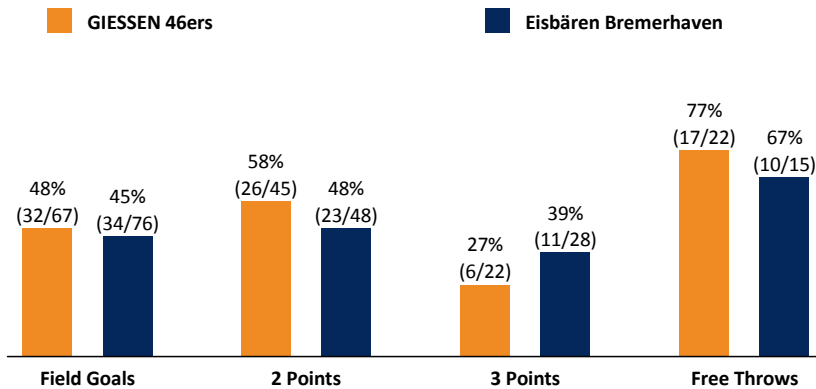

GIESSEN 46ers

87 : 89 Eisbären Bremerhaven

Referee: MATIP Martin
Umpires: KATTUR Radeesh / BEJAQUI Dominik
Commissioner: ESSER Norbert

Gießen, Sporthalle Gießen-Ost, SA 13 OKT 2018, 18:00, Game-ID: 22064

Scoreboard table showing Q1, Q2, Q3, Q4 scores for GIE and BRE.

GIE - GIESSEN 46ers (Coach: FREYER Ingo)

Main player statistics table for GIE, including columns for No., Name, Min, PTS, 2 Points, 3 Points, Field Goals, Free Throws, and various rebound and efficiency metrics.

BRE - Eisbären Bremerhaven (Coach: WOLTMANN Arne)

Main player statistics table for BRE, including columns for No., Name, Min, PTS, 2 Points, 3 Points, Field Goals, Free Throws, and various rebound and efficiency metrics.

Summary statistics table comparing GIE and BRE across categories like Rebounds, Assists, Fouls, Turnovers, Steals, Points in the Paint, etc.

EASycREDIT-BBL.DE

Alle offiziellen Statistiken der easyCredit BBL, Daten, Rekorde uvm. gibt es auf easyCredit-BBL.de! News, Stats, Tabelle und Spielplan für unterwegs: Kostenfrei für iOS und Android in der offiziellen Liga-App!

TELEKOMSPORT.DE

Keinen Korb mehr verpassen - Alle Spiele der easyCredit BBL LIVE und in HD! Erleben sie jetzt das größte Basketball-Angebot Deutschlands zuhause und mobil! www.telekom sport.de

LEGEND: Min Minutes Played, DR Defensive Rebounds, AS Assists, BS Blocked Shots, PF Fouls, +/- Plus-Minus-Rating, DNP Did Not Play, OR Offensive Rebounds, ST Steals, SB Shots Blocked, FD Fouls Drawn, * Starters, PTS Points, TR Total Rebounds, TO Turnovers, EFF Efficiency = ((PTS + TR + AS + ST + BS) - ((FGA - FGM) + (FTA - FTM) + TO))