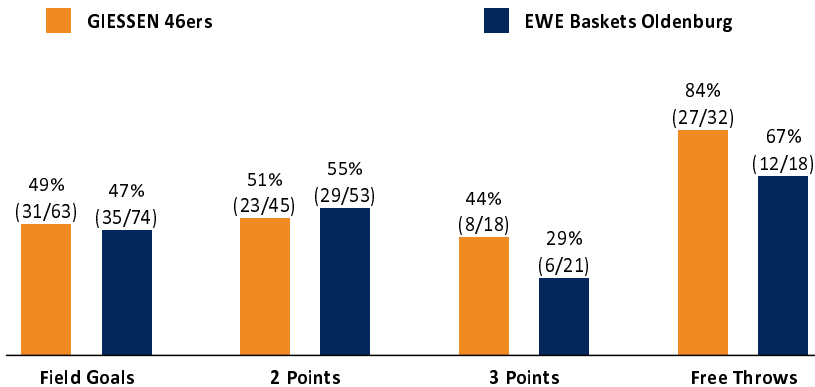

GIESSEN 46ers

97 : 88 EWE Baskets Oldenburg

Referee: STRAUBE Carsten
Umpires: STREIT Enrico / GUTTING Michael
Commissioner: HOLSTEN Ingo

Attendance: 3.635
Gießen, Sporthalle Gießen-Ost, SA 3 NOV 2018, 18:00, Game-ID: 22092

Scoreboard table showing Q1, Q2, Q3, Q4 scores for GIE and OLD.

GIE - GIESSEN 46ers (Coach: FREYER Ingo)

Main player statistics table for GIESSEN 46ers including columns for No., Name, Min, PTS, 2 Points, 3 Points, Field Goals, Free Throws, OR, DR, TR, AS, ST, TO, BS, SB, PF, FD, EFF, +/-.

OLD - EWE Baskets Oldenburg (Coach: DRIJENCIC Mladen)

Main player statistics table for EWE Baskets Oldenburg including columns for No., Name, Min, PTS, 2 Points, 3 Points, Field Goals, Free Throws, OR, DR, TR, AS, ST, TO, BS, SB, PF, FD, EFF, +/-.

Summary statistics table comparing GIE and OLD across various categories like Rebounds, Assists, Fouls, etc.

EASYCREDIT-BBL.DE

Alle offiziellen Statistiken der easyCredit BBL, Daten, Rekorde uvm. gibt es auf easyCredit-BBL.de! News, Stats, Tabelle und Spielplan für unterwegs: Kostenfrei für iOS und Android in der offiziellen Liga-App!

TELEKOMSPORT.DE

Keinen Korb mehr verpassen - Alle Spiele der easyCredit BBL LIVE und in HD! Erleben sie jetzt das größte Basketball-Angebot Deutschlands zuhause und mobil! www.telekom sport.de

LEGEND: Min Minutes Played, DR Defensive Rebounds, AS Assists, BS Blocked Shots, PF Fouls, +/- Plus-Minus-Rating, DNP Did Not Play, OR Offensive Rebounds, ST Steals, SB Shots Blocked, FD Fouls Drawn, * Starters, PTS Points, TR Total Rebounds, TO Turnovers, EFF Efficiency = ((PTS + TR + AS + ST + BS) - ((FGA - FGM) + (FTA - FTM) + TO))