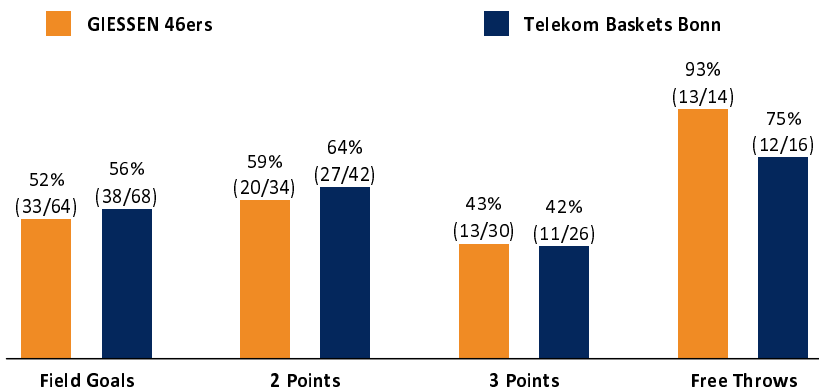

BON - Telekom Baskets Bonn (Coach: KRUNIC Predrag)

No.	Name	Min	PTS	2 Points	3 Points	Field Goals	Free Throws	OR	DR	TR	AS	ST	TO	BS	SB	PF	FD	EFF	+/-	
5	REISCHEL Jarelle	DNP																		
6	HANLAN Olivier	13:49	9	1/2 (50%)	1/2 (50%)	2/4 (50%)	4/5 (80%)	1	1	2	4					1	3	12	-14	
7	SUBOTIC Bojan	10:03	6	3/3 (100%)	0/1 (0%)	3/4 (75%)			1	1	1		1			4		6	-10	
8	JAMES Ra'Shad	29:48	18	2/5 (40%)	4/7 (57%)	6/12 (50%)	2/2 (100%)		4	4	1					2	3	17	-2	
9	BIRCEVIC Stefan	9:23	2	1/3 (33%)		1/3 (33%)										1		0	-1	
*11	DILEO Anthony	24:41	17	6/8 (75%)	1/1 (100%)	7/9 (78%)	2/3 (67%)		3	3	6	2	2	1		3	3	24	5	
*12	BREUNIG Martin	31:35	18	8/11 (73%)		8/11 (73%)	2/3 (67%)	5	7	12	5	1	1	1		2	4	32	12	
*13	POLAS BARTOLO Yorman	16:48	3	0/2 (0%)	1/3 (33%)	1/5 (20%)		1	3	4	2		1			1		4	17	
*14	MAYO Josh	34:54	11	1/1 (100%)	3/6 (50%)	4/7 (57%)	0/1 (0%)		1	1	3					1	2	11	15	
*15	WEBB III James	28:59	15	5/7 (71%)	1/6 (17%)	6/13 (46%)	2/2 (100%)	2	3	5	3		1	1		3	1	16	13	
Team / Coach									2	2			1				1			
Totals			200:00	99	27/42 (64%)	11/26 (42%)	38/68 (56%)	12/16 (75%)	9	25	34	25	3	7	3		18	16	123	7

GIE	BON
6 / 24 / 30	9 / 25 / 34
20	25
17	18
18	16
9	7
4	3
30	42
12	8
5	6
5 (36:31)	13 (50:63)
8-0 (69:72)	9-0 (7:15)
Lead Changes: 8	
Times Tied: 5	

EASYCREDIT-BBL.DE

Alle offiziellen Statistiken der easyCredit BBL, Daten, Rekorde uvm. gibt es auf easyCredit-BBL.de! News, Stats, Tabelle und Spielplan für unterwegs: Kostenfrei für iOS und Android in der offiziellen Liga-App!

TELEKOMSPORT.DE

Keinen Korb mehr verpassen - Alle Spiele der easyCredit BBL LIVE und in HD! Erleben sie jetzt das größte Basketball-Angebot Deutschlands zuhause und mobil! www.telekom sport.de

LEGEND
Min Minutes Played   DR Defensive Rebounds   AS Assists   BS Blocked Shots   PF Fouls   +/- Plus-Minus-Rating
DNP Did Not Play   OR Offensive Rebounds   ST Steals   SB Shots Blocked   FD Fouls Drawn   * Starters
PTS Points   TR Total Rebounds   TO Turnovers   EFF Efficiency = ((PTS + TR + AS + ST + BS) - ((FGA - FGM) + (FTA - FTM) + TO))