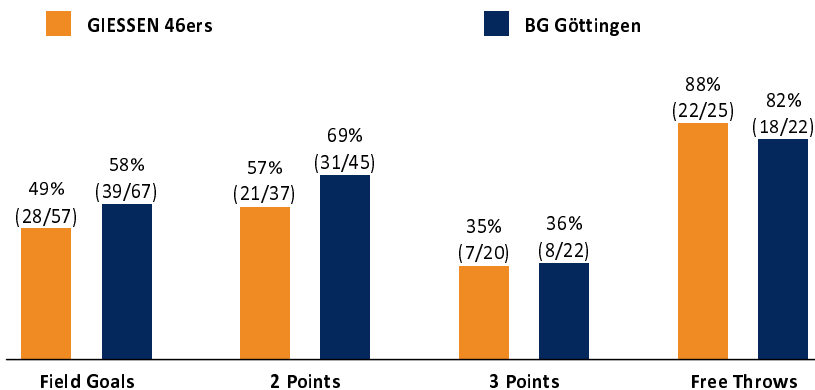

GIESSEN 46ers

85 : 104

BG Göttingen

Referee: KRAUSE Oliver
Umpires: STREIT Enrico / ARIK Tamer
Commissioner: HORN Markus

Attendance: 3.634
Gießen, Sporthalle Gießen-Ost, FR 11 JAN 2019, 20:30, Game-ID: 22180

Scoreboard table showing Q1, Q2, Q3, Q4 scores for GIE and GOT.

GIE - GIESSEN 46ers (Coach: FREYER Ingo)

Main player statistics table for GIESSEN 46ers including columns for No., Name, Min, PTS, 2 Points, 3 Points, Field Goals, Free Throws, OR, DR, TR, AS, ST, TO, BS, SB, PF, FD, EFF, +/-.

GOT - BG Göttingen (Coach: ROIJAKKERS Johan)

Main player statistics table for BG Göttingen including columns for No., Name, Min, PTS, 2 Points, 3 Points, Field Goals, Free Throws, OR, DR, TR, AS, ST, TO, BS, SB, PF, FD, EFF, +/-.

Summary statistics table comparing GIE and GOT across various categories like Rebounds, Assists, Fouls, etc.

EASYCREDIT-BBL.DE

Alle offiziellen Statistiken der easyCredit BBL, Daten, Rekorde uvm. gibt es auf easyCredit-BBL.de! News, Stats, Tabelle und Spielplan für unterwegs: Kostenfrei für iOS und Android in der offiziellen Liga-App!

MAGENTA SPORT

Keinen Korb mehr verpassen - Alle Spiele der easyCredit BBL und des MagentaSport BBL Pokals LIVE und in HD! Das größte Basketball-Angebot Deutschlands zuhause und mobil! www.MagentaSport.de

LEGEND: Min Minutes Played, DR Defensive Rebounds, AS Assists, BS Blocked Shots, PF Fouls, +/- Plus-Minus-Rating, DNP Did Not Play, OR Offensive Rebounds, ST Steals, SB Shots Blocked, FD Fouls Drawn, * Starters, PTS Points, TR Total Rebounds, TO Turnovers, EFF Efficiency = ((PTS + TR + AS + ST + BS) - ((FGA - FGM) + (FTA - FTM) + TO))