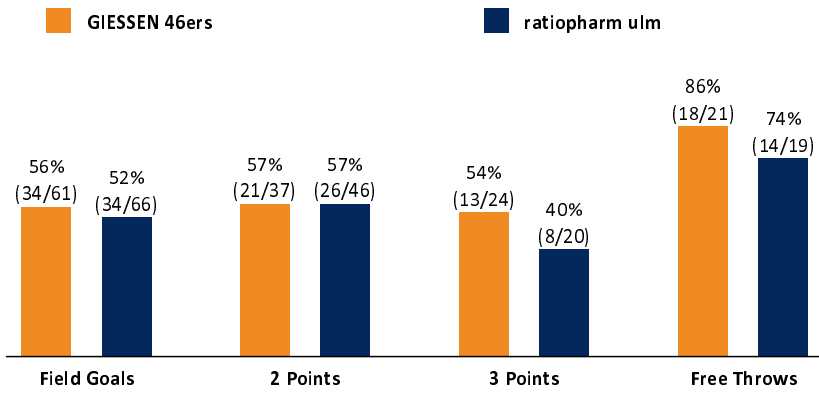

GIESSEN 46ers

99 : 90

ratiopharm ulm

Referee: LOTTERMOSER Robert
Umpires: GROLL Julian / KATTUR Radeesh
Commissioner: ESSER Norbert

Gießen, Sporthalle Gießen-Ost, SA 9 FEB 2019, 18:00, Game-ID: 22219

Scoreboard table showing Q1, Q2, Q3, Q4 scores for GIE and ULM.

GI E - GIESSEN 46ers (Coach: FREYER Ingo)

Main player statistics table for GIESSEN 46ers including columns for No., Name, Min, PTS, 2 Points, 3 Points, Field Goals, Free Throws, OR, DR, TR, AS, ST, TO, BS, SB, PF, FD, EFF, +/-.

ULM - ratiopharm ulm (Coach: LEIBENATH Thorsten)

Main player statistics table for ratiopharm ulm including columns for No., Name, Min, PTS, 2 Points, 3 Points, Field Goals, Free Throws, OR, DR, TR, AS, ST, TO, BS, SB, PF, FD, EFF, +/-.

Summary statistics table comparing GIE and ULM across various categories like Rebounds, Assists, Fouls, etc.

EASycRedit-BBL.de

Alle offiziellen Statistiken der easyCredit BBL, Daten, Rekorde uvm. gibt es auf easyCredit-BBL.de! News, Stats, Tabelle und Spielplan für unterwegs: Kostenfrei für iOS und Android in der offiziellen Liga-App!

MAGENTA SPORT

Keinen Korb mehr verpassen - Alle Spiele der easyCredit BBL und des MagentaSport BBL Pokals LIVE und in HD! Das größte Basketball-Angebot Deutschlands zuhause und mobil! www.MagentaSport.de

LEGEND: Min Minutes Played, DR Defensive Rebounds, AS Assists, BS Blocked Shots, PF Fouls, +/- Plus-Minus-Rating, DNP Did Not Play, OR Offensive Rebounds, ST Steals, SB Shots Blocked, FD Fouls Drawn, * Starters, PTS Points, TR Total Rebounds, TO Turnovers, EFF Efficiency = ((PTS + TR + AS + ST + BS) - ((FGA - FGM) + (FTA - FTM) + TO))