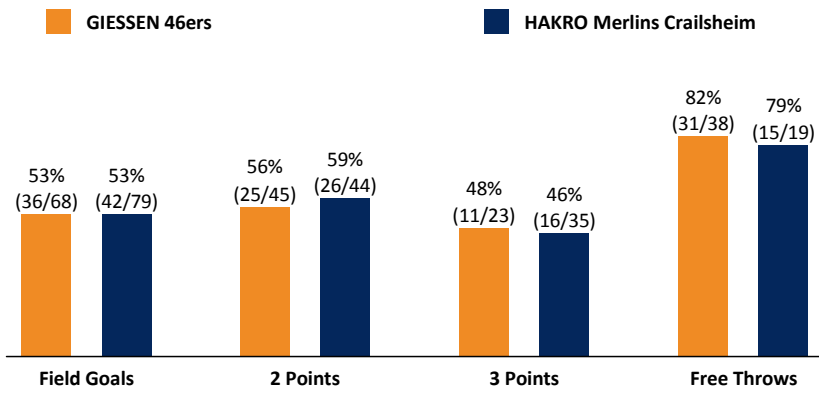

GIESSEN 46ers

114 : 115 HAKRO Merlins Crailsheim

Referee: FRITZ Clemens
Umpires: KRÜPER Moritz / BRENDEL Nicolas
Commissioner: ESSER Norbert

Attendance: 3.370
Gießen, Sporthalle Gießen-Ost, SA 30 MRZ 2019, 18:00, Game-ID: 22271

Scoreboard table showing Q1, Q2, Q3, Q4 scores for GIE and CRA.

GIE - GIESSEN 46ers (Coach: FREYER Ingo)

Main player statistics table for GIE, including columns for No., Name, Min, PTS, 2 Points, 3 Points, Field Goals, Free Throws, OR, DR, TR, AS, ST, TO, BS, SB, PF, FD, EFF, +/-.

CRA - HAKRO Merlins Crailsheim (Coach: IISALO Tuomas)

Main player statistics table for CRA, including columns for No., Name, Min, PTS, 2 Points, 3 Points, Field Goals, Free Throws, OR, DR, TR, AS, ST, TO, BS, SB, PF, FD, EFF, +/-.

Summary statistics table comparing GIE and CRA on metrics like Rebounds, Assists, Fouls, Turnovers, Steals, Points in the Paint, etc.

EASYCREDIT-BBL.DE
Alle offiziellen Statistiken der easyCredit BBL, Daten,
Rekorde uvm. gibt es auf easyCredit-BBL.de! News, Stats, Tabelle und Spielplan
für unterwegs: Kostenlos für iOS und Android in der offiziellen Liga-App!

MAGENTA SPORT
Keinen Korb mehr verpassen - Alle Spiele der easy-
Credit BBL und des MagentaSport BBL Pokals LIVE und in HD! Das größte
Basketball-Angebot Deutschlands zuhause und mobil! www.MagentaSport.de

LEGEND
Min Minutes Played, DR Defensive Rebounds, AS Assists, BS Blocked Shots, PF Fouls, +/- Plus-Minus-Rating
DNP Did Not Play, OR Offensive Rebounds, ST Steals, SB Shots Blocked, * Starters
PTS Points, TR Total Rebounds, TO Turnovers, EFF Efficiency = ((PTS + TR + AS + ST + BS) - ((FGA - FGM) + (FTA - FTM) + TO))