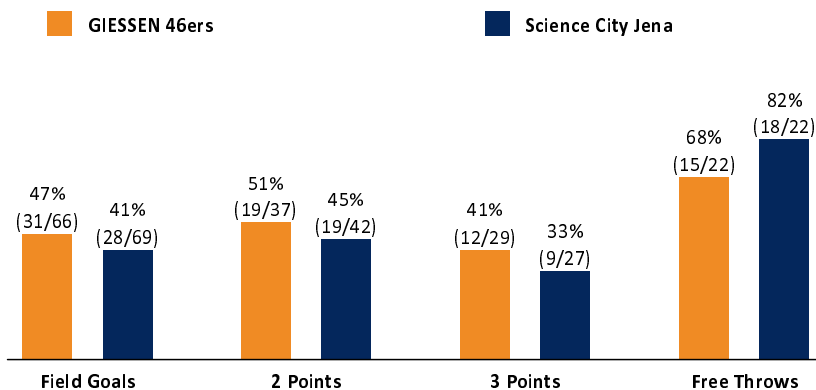

GIESSEN 46ers

89 : 83

Science City Jena

Referee: BITTNER Steve
Umpires: ARIK Tamer / BRENDEL Nicolas
Commissioner: HOLSTEN Ingo

Attendance: 3.203
Gießen, Sporthalle Gießen-Ost, SA 27 APR 2019, 18:00, Game-ID: 22307

Scoreboard table showing Q1, Q2, Q3, Q4 scores for GIE and JEN.

GIE - GIESSEN 46ers (Coach: FREYER Ingo)

Main player statistics table for GIE, including columns for No., Name, Min, PTS, 2 Points, 3 Points, Field Goals, Free Throws, and various rebound/assist metrics.

JEN - Science City Jena (Coach: LINARTAS Marius)

Main player statistics table for JEN, including columns for No., Name, Min, PTS, 2 Points, 3 Points, Field Goals, Free Throws, and various rebound/assist metrics.

Summary statistics table comparing GIE and JEN across categories like Rebounds, Assists, Fouls, Turnovers, Steals, Points in the Paint, etc.

EASYCREDIT-BBL.DE

Alle offiziellen Statistiken der easyCredit BBL, Daten, Rekorde uvm. gibt es auf easyCredit-BBL.de! News, Stats, Tabelle und Spielplan für unterwegs: Kostenfrei für iOS und Android in der offiziellen Liga-App!

MAGENTA SPORT

Keinen Korb mehr verpassen - Alle Spiele der easyCredit BBL und des MagentaSport BBL Pokals LIVE und in HD! Das größte Basketball-Angebot Deutschlands zuhause und mobil! www.MagentaSport.de

LEGEND: Min Minutes Played, DR Defensive Rebounds, AS Assists, BS Blocked Shots, PF Fouls, +/- Plus-Minus-Rating, DNP Did Not Play, OR Offensive Rebounds, ST Steals, SB Shots Blocked, FD Fouls Drawn, * Starters, PTS Points, TR Total Rebounds, TO Turnovers, EFF Efficiency = ((PTS + TR + AS + ST + BS) - ((FGA - FGM) + (FTA - FTM) + TO))