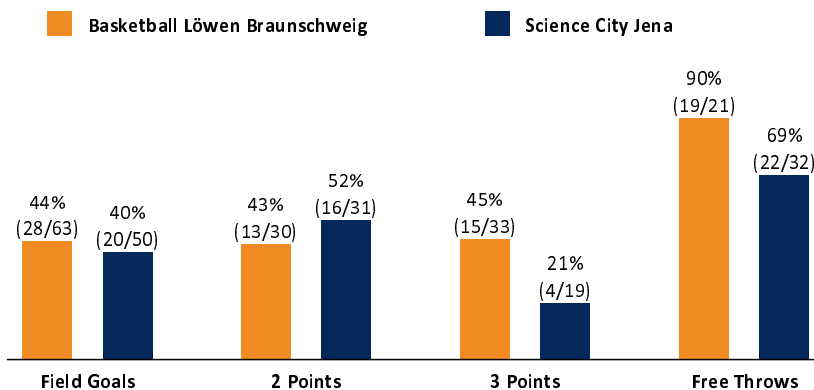

JEN - Science City Jena (Coach: HARMSEN Björn)

No.	Name	Min	PTS	2 Points	3 Points	Field Goals	Free Throws	OR	DR	TR	AS	ST	TO	BS	SB	PF	FD	EFF	+/-	
3	MAZEIKA Martynas	23:13	12	4/7 (57%)	0/2 (0%)	4/9 (44%)	4/6 (67%)		1	1	4	1	1		1	3	5	10	-15	
7	REYES-NAPOLES Ermen	6:28	0						1	1			2					-1	-5	
9	THEIS Sid-Marlon	14:16	3	0/2 (0%)	1/1 (100%)	1/3 (33%)			2	2			1			3		2	0	
*10	WOLF Julius	12:56	0		0/3 (0%)	0/3 (0%)		1	4	5	1		1			3		2	-8	
*11	JENKINS Julius	31:29	12	4/6 (67%)	0/3 (0%)	4/9 (44%)	4/5 (80%)				2	1				2	6	9	-11	
12	JOSTMANN Melvin	DNP																		
*15	ALLEN Derrick	12:33	2	1/3 (33%)		1/3 (33%)			2	2				1		3		3	-10	
21	ABRAMS Jamar	27:55	15	3/3 (100%)	3/6 (50%)	6/9 (67%)		1	4	5			2			2		15	-20	
*23	McELROY Immanuel	23:25	4	1/2 (50%)	0/2 (0%)	1/4 (25%)	2/4 (50%)	1	1	2	1	1	2			1	2	1	-17	
*25	JOYCE Dru	21:25	4	0/2 (0%)	0/2 (0%)	0/4 (0%)	4/7 (57%)		1	1	5		6		1	4	5	-3	-15	
33	HEBER Jan	1:04	0															0	-5	
50	MACKELDANZ Oliver	25:16	14	3/6 (50%)		3/6 (50%)	8/10 (80%)	4	7	11			1	4		2	6	23	-14	
Team / Coach								2	3	5			1		2		4			
Totals			200:00	66	16/31 (52%)	4/19 (21%)	20/50 (40%)	22/32 (69%)	9	26	35	13	3	17	5	2	25	24	65	-24

BRA	JEN
9 / 25 / 34	9 / 26 / 35
22	Assists 13
24	Fouls 25
23	Fouls Drawn 24
9	Turnovers 17
9	Steals 3
26	Points in the Paint 14
8	Second Chance Points 7
15	Fast Break Points 1
27 (55:28)	Biggest Lead 0 (2:2)
10-0 (25:8)	Biggest Scoring Run 9-0 (60:45)
	Lead Changes: 0
	Times Tied: 1

EASYCREDIT-BBL.DE

Alle offiziellen Statistiken der easyCredit BBL, Daten, Rekorde uvm. gibt es auf easyCredit-BBL.de! News, Stats, Tabelle und Spielplan für unterwegs: Kostenfrei für iOS und Android in der offiziellen Liga-App!

TELEKOMSPORT.DE

Keinen Korb mehr verpassen - Alle Spiele der easyCredit BBL LIVE und in HD! Erleben sie jetzt das größte Basketball-Angebot Deutschlands zuhause und mobil! www.telekom sport.de

LEGEND
Min Minutes Played   DR Defensive Rebounds   AS Assists   BS Blocked Shots   PF Fouls   +/- Plus-Minus-Rating
DNP Did Not Play   OR Offensive Rebounds   ST Steals   SB Shots Blocked   FD Fouls Drawn   * Starters
PTS Points   TR Total Rebounds   TO Turnovers   EFF Efficiency = ((PTS + TR + AS + ST + BS) - ((FGA - FGM) + (FTA - FTM) + TO))