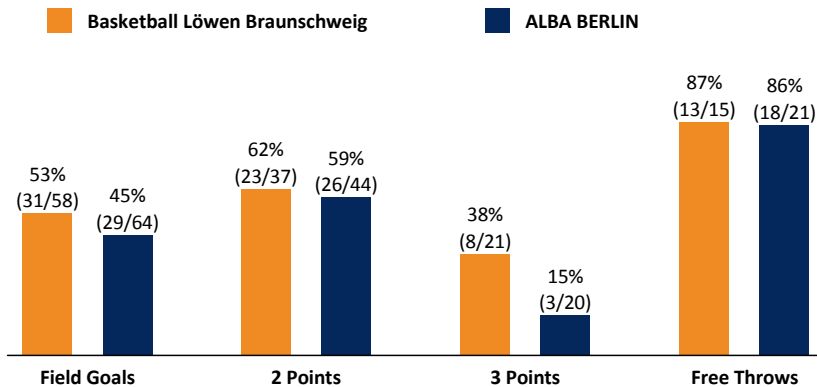

BER - ALBA BERLIN (Coach: GARCIA RENESES Alejandro)

No.	Name	Min	PTS	2 Points	3 Points	Field Goals	Free Throws	OR	DR	TR	AS	ST	TO	BS	SB	PF	FD	EFF	+/-	
1	SAIBOU Joshiko	16:40	5	1/1 (100%)	1/4 (25%)	2/5 (40%)			1	1	1	2	1			1	5	5	-5	
5	GIFFEY Niels	25:02	19	8/9 (89%)	0/4 (0%)	8/13 (62%)	3/3 (100%)	1	2	3		1				1	3	18	11	
6	HUNDT Bennet	9:43	0		0/4 (0%)	0/4 (0%)					1	1	1			1	1	-3	-5	
10	SCHNEIDER Tim	3:19	0										1					-1	-3	
*15	HERMANNSSON Martin	23:20	11	4/8 (50%)	0/3 (0%)	4/11 (36%)	3/4 (75%)		1	1	5		1		1	1	3	8	1	
22	WAGNER Franz	2:30	0						1	1								1	2	
*31	GIEDRAITIS Rokas	20:21	11	2/4 (50%)	2/3 (67%)	4/7 (57%)	1/1 (100%)	1		1							4	9	-22	
32	THIEMANN Johannes	13:36	3	1/2 (50%)		1/2 (50%)	1/2 (50%)		3	3			2			3	1	2	17	
33	CLIFFORD Dennis	7:58	5	1/2 (50%)		1/2 (50%)	3/4 (75%)	3	1	4			2			3	5	-10		
*35	NNOKO Landry	20:32	13	5/8 (63%)		5/8 (63%)	3/3 (100%)	5	4	9	1		3		1	4	4	17	-7	
*43	SIKMA Luke	26:42	0	0/2 (0%)	0/1 (0%)	0/3 (0%)		2	5	7	3	3		3		1	1	13	0	
*44	PENO Stefan	30:17	12	4/8 (50%)	0/1 (0%)	4/9 (44%)	4/4 (100%)		1	1	4	1	3			3	3	10	1	
Team / Coach								4	2	6							6			
Totals			200:00	79	26/44 (59%)	3/20 (15%)	29/64 (45%)	18/21 (86%)	16	21	37	15	8	14	3	2	14	24	90	-4

BRA	Rebounds OR/DR/TR	BER
8 / 21 / 29	Assists	16 / 21 / 37
21	Fouls	15
24	Fouls Drawn	14
14	Turnovers	24
15	Steals	14
6	Points in the Paint	8
40	Second Chance Points	44
11	Fast Break Points	16
6	Biggest Lead	2
10 (26:16)	Biggest Scoring Run	4 (42:46)
7-0 (22:13)	Lead Changes:	6-0 (28:24)
	Times Tied:	8
		4

EASycREDIT-BBL.DE

Alle offiziellen Statistiken der easyCredit BBL, Daten, Rekorde uvm. gibt es auf easyCredit-BBL.de! News, Stats, Tabelle und Spielplan für unterwegs: Kostenfrei für iOS und Android in der offiziellen Liga-App!

TELEKOMSPORT.DE

Keinen Korb mehr verpassen - Alle Spiele der easyCredit BBL LIVE und in HD! Erleben sie jetzt das größte Basketball-Angebot Deutschlands zuhause und mobil! www.telekom sport.de

LEGEND

Min Minutes Played   **DR** Defensive Rebounds   **AS** Assists   **BS** Blocked Shots   **PF** Fouls   **+/-** Plus-Minus-Rating
DNP Did Not Play   **OR** Offensive Rebounds   **ST** Steals   **SB** Shots Blocked   **FD** Fouls Drawn   ***** Starters
PTS Points   **TR** Total Rebounds   **TO** Turnovers   **EFF** Efficiency = ((PTS + TR + AS + ST + BS) - ((FGA - FGM) + (FTA - FTM) + TO))