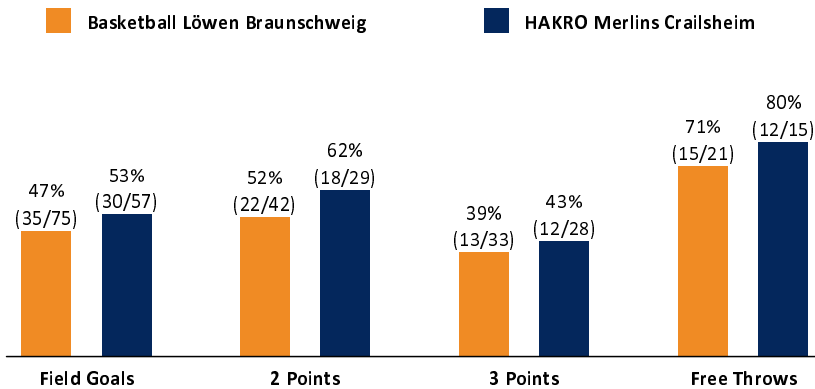

CRA - HAKRO Merlins Crailsheim (Coach: IISALO Tuomas)

No.	Name	Min	PTS	2 Points	3 Points	Field Goals	Free Throws	OR	DR	TR	AS	ST	TO	BS	SB	PF	FD	EFF	+/-	
0	RUSSELL DeWayne	28:38	12	3/5 (60%)	2/4 (50%)	5/9 (56%)	0/2 (0%)		3	3	6		4			1	3	11	-3	
*1	MADGEN Ben	27:06	17	5/7 (71%)	2/5 (40%)	7/12 (58%)	1/1 (100%)		2	2	1	1	2				2	14	-8	
*4	TURNER Frank	26:39	8	2/5 (40%)		2/5 (40%)	4/5 (80%)		2	2	4	2	4		1	2	5	8	-4	
7	HERRERA Sebastian	7:11	2	0/1 (0%)	0/1 (0%)	0/2 (0%)	2/2 (100%)				1					1	1	1	-4	
10	WYSOCKI Konrad	24:30	17	2/3 (67%)	4/4 (100%)	6/7 (86%)	1/1 (100%)	2	6	8			1	1		4	1	24	-1	
*14	NEUMANN Philipp	13:54	4	1/1 (100%)		1/1 (100%)	2/2 (100%)		2	2	2					4	3	8	1	
17	FERNER Joschka	12:54	6		2/4 (50%)	2/4 (50%)			1	1						2		5	-6	
*21	ARNOLD Robert	19:01	6	3/4 (75%)	0/4 (0%)	3/8 (38%)			1	1	1		2		1	1		1	-20	
*23	CUFFEE Michael	22:08	8	1/2 (50%)	2/6 (33%)	3/8 (38%)		1	2	3	5		1			3		10	-10	
33	GAY Sherman	17:59	4	1/1 (100%)		1/1 (100%)	2/2 (100%)		2	2						3	1	6	-15	
Team / Coach								1	3	4						4				
Totals			200:00	84	18/29 (62%)	12/28 (43%)	30/57 (53%)	12/15 (80%)	4	24	28	20	3	14	1	2	21	16	92	-14

BRA	CRA
17 / 25 / 42	Rebounds OR/DR/TR
19	Assists
16	Fouls
21	Fouls Drawn
4	Turnovers
7	Steals
42	Points in the Paint
21	Second Chance Points
6	Fast Break Points
20 (88:68)	Biggest Lead
10-0 (75:59)	Biggest Scoring Run
	Lead Changes: 1
	Times Tied: 1

EASYCREDIT-BBL.DE

Alle offiziellen Statistiken der easyCredit BBL, Daten, Rekorde uvm. gibt es auf easyCredit-BBL.de! News, Stats, Tabelle und Spielplan für unterwegs: Kostenfrei für iOS und Android in der offiziellen Liga-App!

MAGENTA SPORT

Keinen Korb mehr verpassen - Alle Spiele der easyCredit BBL und des MagentaSport BBL Pokals LIVE und in HD! Das größte Basketball-Angebot Deutschlands zuhause und mobil! www.MagentaSport.de

LEGEND
Min Minutes Played   **DR** Defensive Rebounds   **AS** Assists   **BS** Blocked Shots   **PF** Fouls   **+/-** Plus-Minus-Rating
DNP Did Not Play   **OR** Offensive Rebounds   **ST** Steals   **SB** Shots Blocked   **FD** Fouls Drawn   ***** Starters
PTS Points   **TR** Total Rebounds   **TO** Turnovers   **EFF** Efficiency = ((PTS + TR + AS + ST + BS) - ((FGA - FGM) + (FTA - FTM) + TO))