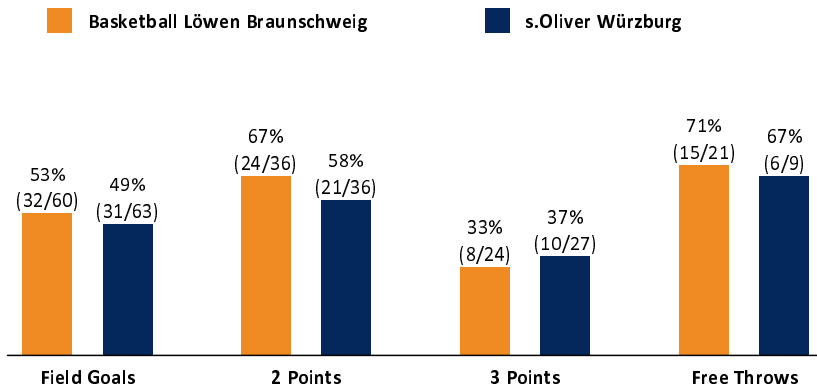

WUE - s.Oliver Würzburg (Coach: WUCHERER Denis)

No.	Name	Min	PTS	2 Points	3 Points	Field Goals	Free Throws	OR	DR	TR	AS	ST	TO	BS	SB	PF	FD	EFF	+/-	
0	OLASENI Gabriel	22:33	5	2/4 (50%)		2/4 (50%)	1/1 (100%)	5	5	10	3	1				2	2	17	5	
1	HULLS Jordan	23:56	10	2/3 (67%)	2/4 (50%)	4/7 (57%)			1	1	2	1	2		1	4	1	9	1	
3	OBESIE Joshua	DNP																		
8	RICHTER Johannes	8:11	1	0/1 (0%)		0/1 (0%)	1/2 (50%)	1	1	2			1			1	1	0	-1	
*9	COOKS Xavier	32:24	24	9/11 (82%)	1/4 (25%)	10/15 (67%)	3/4 (75%)	2	5	7	1		2	1		1	4	25	-7	
*12	BOWLIN Skyler	32:26	12	0/1 (0%)	4/7 (57%)	4/8 (50%)		1	3	4	2		1			2	6	13	-15	
21	KOCH Florian	13:44	0	0/1 (0%)	0/1 (0%)	0/2 (0%)			1	1	1							0	9	
*22	WELLS Cameron	30:12	15	6/9 (67%)	1/3 (33%)	7/12 (58%)			4	4	2		3			5	2	13	-17	
*24	MORRISON Mike	12:27	3	1/3 (33%)		1/3 (33%)	1/2 (50%)	1	2	3		1	1	1	1	3	2	4	-13	
*34	HOFFMANN Felix	10:27	3		1/3 (33%)	1/3 (33%)			1	1			1			1		1	-6	
35	LOESING Brad	13:40	5	1/3 (33%)	1/5 (20%)	2/8 (25%)					4	1			1	1		4	-1	
Team / Coach								1	2	3			2				1			
Totals			200:00	78	21/36 (58%)	10/27 (37%)	31/63 (49%)	6/9 (67%)	11	25	36	15	4	13	2	3	20	18	87	-9

BRA	Rebounds OR/DR/TR	WUE
7 / 23 / 30		11 / 25 / 36
13	Assists	15
18	Fouls	20
20	Fouls Drawn	18
8	Turnovers	13
4	Steals	4
36	Points in the Paint	28
6	Second Chance Points	9
8	Fast Break Points	2
10 (10:0)	Biggest Lead	11 (39:50)
10-0 (10:0)	Biggest Scoring Run	11-0 (27:35)
	Lead Changes:	8
	Times Tied:	6

EASycREDIT-BBL.DE

Alle offiziellen Statistiken der easyCredit BBL, Daten, Rekorde uvm. gibt es auf easyCredit-BBL.de! News, Stats, Tabelle und Spielplan für unterwegs: Kostenfrei für iOS und Android in der offiziellen Liga-App!

MAGENTA SPORT

Keinen Korb mehr verpassen - Alle Spiele der easyCredit BBL und des MagentaSport BBL Pokals LIVE und in HD! Das größte Basketball-Angebot Deutschlands zuhause und mobil! www.MagentaSport.de

LEGEND
Min Minutes Played   DR Defensive Rebounds   AS Assists   BS Blocked Shots   PF Fouls   +/- Plus-Minus-Rating
DNP Did Not Play   OR Offensive Rebounds   ST Steals   SB Shots Blocked   FD Fouls Drawn   * Starters
PTS Points   TR Total Rebounds   TO Turnovers   EFF Efficiency = ((PTS + TR + AS + ST + BS) - ((FGA - FGM) + (FTA - FTM) + TO))