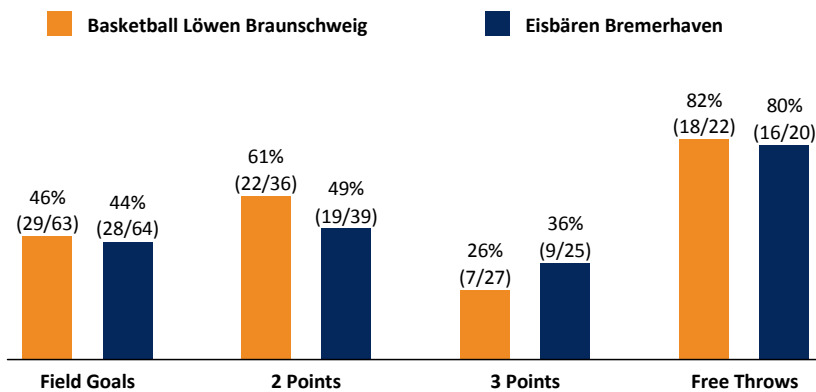

BRE - Eisbären Bremerhaven (Coach: MAI Michael)

No.	Name	Min	PTS	2 Points	3 Points	Field Goals	Free Throws	OR	DR	TR	AS	ST	TO	BS	SB	PF	FD	EFF	+/-
*3	WARREN Chris	31:49	21	2/3 (67%)	3/4 (75%)	5/7 (71%)	8/10 (80%)				8	2	4			2	5	23	-8
*4	MOORE Armani	26:23	12	4/7 (57%)	1/3 (33%)	5/10 (50%)	1/1 (100%)		2	2		2	1			3	2	10	-8
6	CANTY Anthony	11:58	6		2/4 (50%)	2/4 (50%)			2	2	1					1		7	12
7	BREITLAUCH Adrian	9:11	2	1/2 (50%)		1/2 (50%)		1		1						2		2	3
8	WIMBERG Jan Niklas	12:33	3	1/1 (100%)	0/1 (0%)	1/2 (50%)	1/2 (50%)	1	2	3	1						1	5	5
*9	BLECK Fabian	27:54	7	2/3 (67%)	1/3 (33%)	3/6 (50%)			3	3	1		1	1		2	1	8	-5
*31	TURNER Elston	27:20	7	2/5 (40%)	1/8 (13%)	3/13 (23%)			2	2	3	1		1		3		4	-9
33	SUMMERS Durrell	12:52	5	1/7 (14%)	0/1 (0%)	1/8 (13%)	3/3 (100%)		1	1	1					1	2	0	4
34	BENSON Keith	21:41	11	3/6 (50%)	1/1 (100%)	4/7 (57%)	2/3 (67%)	4	3	7	1	2	2	1		2	4	16	4
*77	JACKSON Darnell	18:19	7	3/5 (60%)		3/5 (60%)	1/1 (100%)		6	6	1	1	2			2	1	11	-8
Team / Coach									3	3					1		3		
Totals			200:00	81	19/39 (49%)	9/25 (36%)	28/64 (44%)	16/20 (80%)	6	24	30	17	8	10	3	19	16	89	-2

BRA	BRE
9 / 32 / 41	6 / 24 / 30
19	17
16	19
18	16
14	10
6	8
34	30
7	8
11	6
9 (64:55)	8 (33:41)
12-0 (45:41)	11-0 (9:14)
Lead Changes: 10	
Times Tied: 4	

EASYCREDIT-BBL.DE

Alle offiziellen Statistiken der easyCredit BBL, Daten, Rekorde uvm. gibt es auf easyCredit-BBL.de! News, Stats, Tabelle und Spielplan für unterwegs: Kostenfrei für iOS und Android in der offiziellen Liga-App!

MAGENTA SPORT

Keinen Korb mehr verpassen - Alle Spiele der easyCredit BBL und des MagentaSport BBL Pokals LIVE und in HD! Das größte Basketball-Angebot Deutschlands zuhause und mobil! www.MagentaSport.de

LEGEND
Min Minutes Played   **DR** Defensive Rebounds   **AS** Assists   **BS** Blocked Shots   **PF** Fouls   **+/-** Plus-Minus-Rating
DNP Did Not Play   **OR** Offensive Rebounds   **ST** Steals   **SB** Shots Blocked   **FD** Fouls Drawn   ***** Starters
PTS Points   **TR** Total Rebounds   **TO** Turnovers   **EFF** Efficiency = ((PTS + TR + AS + ST + BS) - ((FGA - FGM) + (FTA - FTM) + TO))