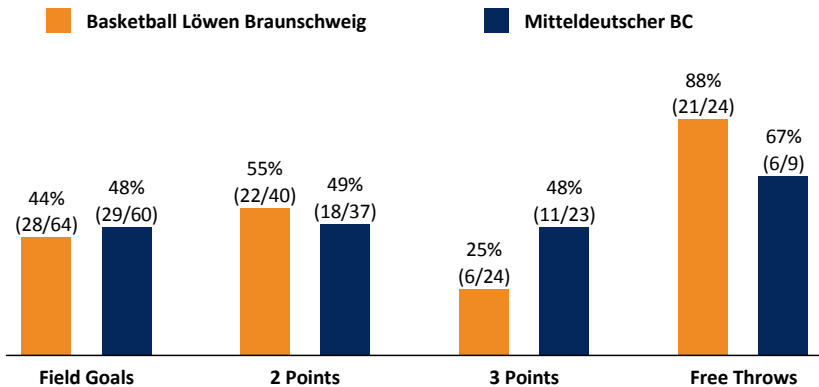

MBC - Mitteldeutscher BC (Coach: SCEPANOVIC Aleksandar)

No.	Name	Min	PTS	2 Points	3 Points	Field Goals	Free Throws	OR	DR	TR	AS	ST	TO	BS	SB	PF	FD	EFF	+/-	
*0	MOORE Lee	33:10	12	2/7 (29%)	2/3 (67%)	4/10 (40%)	2/4 (50%)		5	5	4	1	3			2	5	11	-8	
*2	FARR James	24:19	8	4/10 (40%)	0/2 (0%)	4/12 (33%)		3	3	6				1		3	1	7	-14	
4	STANKEVICIUS Eimantas	DNP																		
6	BREMBLY David	12:58	2	1/2 (50%)	0/1 (0%)	1/3 (33%)			3	3	1		2		1	1		2	1	
*7	KERUSCH Sergio	25:50	4	2/2 (100%)	0/2 (0%)	2/4 (50%)			3	3	2					4		7	-17	
8	VIGLIANISI Kenneth	3:00	0					1		1			1					0	-1	
10	ZYLKA Ferdinand	DNP																		
*12	RELEFORD Trevor	35:35	20	3/6 (50%)	4/5 (80%)	7/11 (64%)	2/2 (100%)		3	3	3	1	3			3	2	20	-5	
*21	PETER-McNEILLY Adika	35:17	16	3/5 (60%)	3/6 (50%)	6/11 (55%)	1/2 (50%)		4	4	3	2	2			2	3	17	-11	
30	BRASE Hans	16:42	3	0/1 (0%)	1/3 (33%)	1/4 (25%)			2	2	1	2	1			2		4	7	
40	PECHACEK Adam	1:43	2	1/2 (50%)		1/2 (50%)							2		1	3	1	-1	-1	
44	TURUDIC Benedikt	11:26	8	2/2 (100%)	1/1 (100%)	3/3 (100%)	1/1 (100%)	1		1	1	1	2			4	1	9	9	
Team / Coach								3	4	7			1		1		6			
Totals			200:00	75	18/37 (49%)	11/23 (48%)	29/60 (48%)	6/9 (67%)	8	27	35	15	7	17	1	2	25	13	82	-8

BRA	MBC
10 / 24 / 34	8 / 27 / 35
15	15
13	25
24	13
12	17
9	7
42	30
10	6
10	6
8 (83:75)	15 (27:42)
10-0 (47:48)	11-0 (15:28)
	Lead Changes: 5
	Times Tied: 1

EASYCREDIT-BBL.DE

Alle offiziellen Statistiken der easyCredit BBL, Daten, Rekorde uvm. gibt es auf easyCredit-BBL.de! News, Stats, Tabelle und Spielplan für unterwegs: Kostenfrei für iOS und Android in der offiziellen Liga-App!

TELEKOMSPORT.DE

Keinen Korb mehr verpassen - Alle Spiele der easyCredit BBL LIVE und in HD! Erleben sie jetzt das größte Basketball-Angebot Deutschlands zuhause und mobil! www.telekom sport.de

LEGEND
Min Minutes Played   DR Defensive Rebounds   AS Assists   BS Blocked Shots   PF Fouls   +/- Plus-Minus-Rating
DNP Did Not Play   OR Offensive Rebounds   ST Steals   SB Shots Blocked   FD Fouls Drawn   * Starters
PTS Points   TR Total Rebounds   TO Turnovers   EFF Efficiency = ((PTS + TR + AS + ST + BS) - ((FGA - FGM) + (FTA - FTM) + TO))