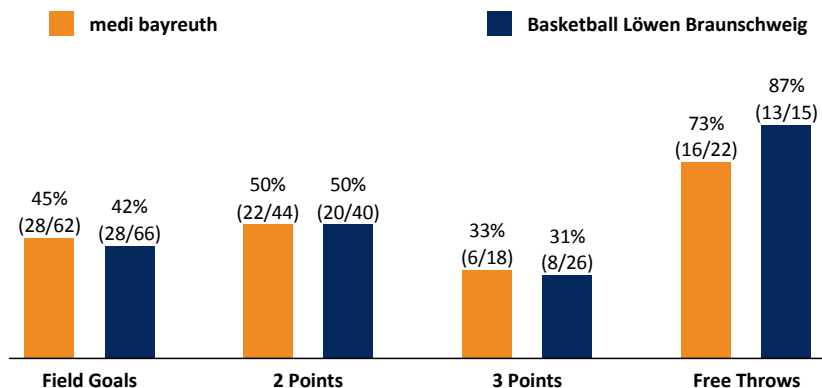

medi bayreuth

78 : 77

Basketball Löwen Braunschweig

Referee: FRITZ Clemens
Umpires: FRÖLICH Henning / BITTNER Steve
Commissioner: LAUPRECHT Claus-Arwed

Attendance: 3.021
Bayreuth, Oberfrankenhalle, SO 21 OKT 2018, 15:00, Game-ID: 22079

Summary table showing scores for BAY and BRA across quarters Q1, Q2, Q3, and Q4.

BAY - medi bayreuth (Coach: KORNER Raoul)

Main player statistics table for medi bayreuth, including columns for No., Name, Min, PTS, 2 Points, 3 Points, Field Goals, Free Throws, and various rebound and steal metrics.

Summary table comparing team statistics for BAY and BRA, including Rebounds, Assists, Fouls, Turnovers, Steals, Points in the Paint, Second Chance Points, Fast Break Points, Biggest Lead, Biggest Scoring Run, and Lead Changes.