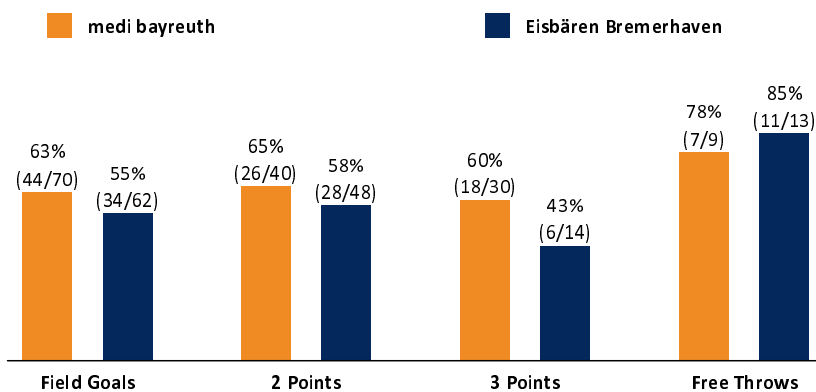

medi bayreuth

113 : 85 Eisbären Bremerhaven

Referee: MADINGER Christof
Umpires: BITTNER Steve / GUTTING Michael
Commissioner: SCHECKING Albert

Bayreuth, Oberfrankenhalle, SA 17 NOV 2018, 20:30, Game-ID: 22113

Scoreboard table showing Q1, Q2, Q3, Q4 scores for BAY and BRE.

BAY - medi bayreuth (Coach: KORNER Raoul)

Main player statistics table for BAY, including columns for Name, Min, PTS, 2 Points, 3 Points, Field Goals, Free Throws, and various rebound/assist metrics.

BRE - Eisbären Bremerhaven (Coach: WOLTMANN Arne)

Main player statistics table for BRE, including columns for Name, Min, PTS, 2 Points, 3 Points, Field Goals, Free Throws, and various rebound/assist metrics.

Summary statistics table comparing BAY and BRE across various categories like Rebounds, Assists, Fouls, etc.

EASYCREDIT-BBL.DE

Alle offiziellen Statistiken der easyCredit BBL, Daten, Rekorde uvm. gibt es auf easyCredit-BBL.de! News, Stats, Tabelle und Spielplan für unterwegs: Kostenfrei für iOS und Android in der offiziellen Liga-App!

TELEKOMSPORT.DE

Keinen Korb mehr verpassen - Alle Spiele der easyCredit BBL LIVE und in HD! Erleben sie jetzt das größte Basketball-Angebot Deutschlands zuhause und mobil! www.telekom sport.de

LEGEND: Min Minutes Played, DR Defensive Rebounds, AS Assists, BS Blocked Shots, PF Fouls, +/- Plus-Minus-Rating, DNP Did Not Play, OR Offensive Rebounds, ST Steals, SB Shots Blocked, FD Fouls Drawn, * Starters, PTS Points, TR Total Rebounds, TO Turnovers, EFF Efficiency = ((PTS + TR + AS + ST + BS) - ((FGA - FGM) + (FTA - FTM) + TO))