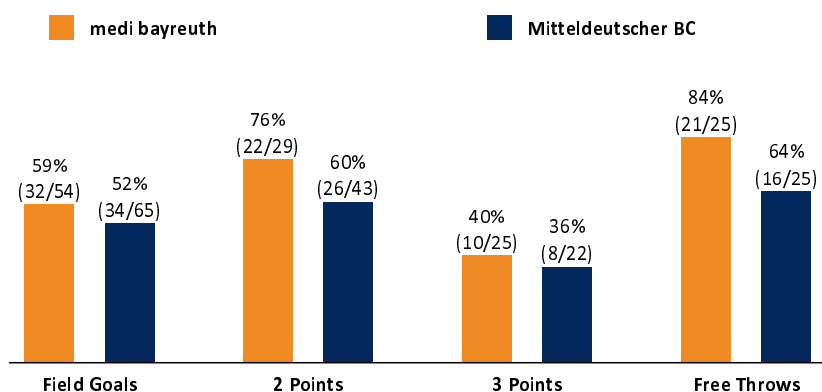

medi bayreuth

95 : 92

Mitteldeutscher BC

Referee: REITER Moritz
Umpires: HACK Johannes / HEGEMANN Jens
Commissioner: LAUPRECHT Claus

Bayreuth, Oberfrankenhalle, SA 8 DEZ 2018, 20:30, Game-ID: 22130

Scoreboard table showing quarter scores for BAY and MBC.

Main player statistics table for Mitteldeutscher BC including columns for Name, Min, PTS, 2 Points, 3 Points, Field Goals, Free Throws, and various advanced stats.

Summary statistics table comparing BAY and MBC across various categories like Rebounds, Assists, Fouls, and Turnovers.