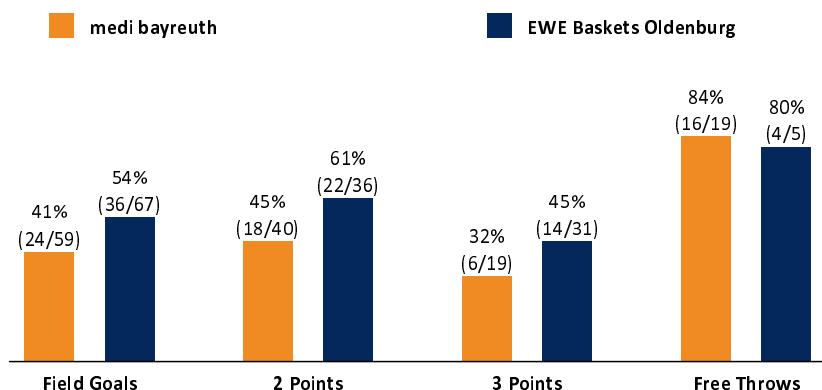

medi bayreuth

70 : 90 EWE Baskets Oldenburg

Referee: STRAUBE Carsten
Umpires: ORUZGANI Zulfiqar / FRÖLICH Henning
Commissioner: KINDERVATER Max

Bayreuth, Oberfrankenhalle, DO 27 DEZ 2018, 20:30, Game-ID: 22152

Scoreboard table showing quarters Q1, Q2, Q3, Q4 for BAY and OLD.

BAY - medi bayreuth (Coach: KORNER Raoul)

Main player statistics table for medi bayreuth including columns for No., Name, Min, PTS, 2 Points, 3 Points, Field Goals, Free Throws, and various rebound/assist metrics.

OLD - EWE Baskets Oldenburg (Coach: DRIJENCIC Mladen)

Main player statistics table for EWE Baskets Oldenburg including columns for No., Name, Min, PTS, 2 Points, 3 Points, Field Goals, Free Throws, and various rebound/assist metrics.

Summary comparison table between BAY and OLD for various statistics like Rebounds, Assists, Fouls, etc.

EASycRedit-BBL.de

Alle offiziellen Statistiken der easycrredit BBL, Daten, Rekorde uvm. gibt es auf easycrredit-BBL.de! News, Stats, Tabelle und Spielplan für unterwegs: Kostenfrei für iOS und Android in der offiziellen Liga-App!

TELEKOMSPORT.DE

Keinen Korb mehr verpassen - Alle Spiele der easycrredit BBL LIVE und in HD! Erleben sie jetzt das größte Basketball-Angebot Deutschlands zuhause und mobil! www.telekomspord.de

LEGEND: Min Minutes Played, DR Defensive Rebounds, AS Assists, BS Blocked Shots, PF Fouls, +/- Plus-Minus-Rating, DNP Did Not Play, OR Offensive Rebounds, ST Steals, SB Shots Blocked, FD Fouls Drawn, * Starters, PTS Points, TR Total Rebounds, TO Turnovers, EFF Efficiency = ((PTS + TR + AS + ST + BS) - ((FGA - FGM) + (FTA - FTM) + TO))