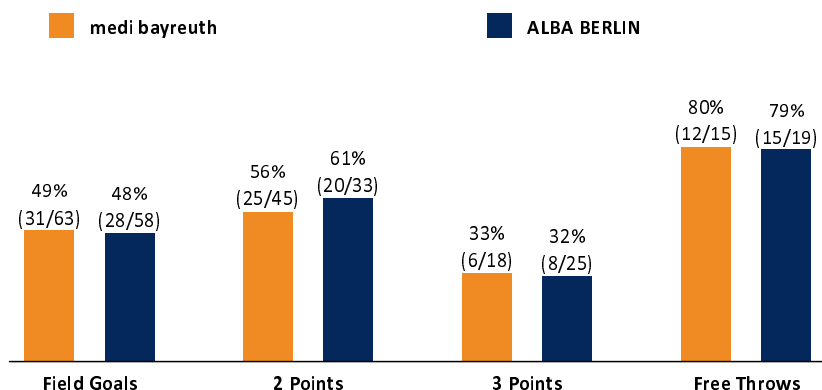

medi bayreuth

80 : 79

ALBA BERLIN

Referee: RODRIGUEZ Toni
Umpires: HACK Johannes / KRÜPER Moritz
Commissioner: LAUPRECHT Claus

Attendance: 3.121
Bayreuth, Oberfrankenhalle, DO 25 APR 2019, 20:30, Game-ID: 22197

Scoreboard table showing Q1, Q2, Q3, Q4 scores for BAY and BER.

BAY - medi bayreuth (Coach: KORNER Raoul)

Main player statistics table for medi bayreuth including columns for No., Name, Min, PTS, 2 Points, 3 Points, Field Goals, Free Throws, OR, DR, TR, AS, ST, TO, BS, SB, PF, FD, EFF, +/-.

BER - ALBA BERLIN (Coach: GARCIA RENESES Alejandro)

Main player statistics table for ALBA BERLIN including columns for No., Name, Min, PTS, 2 Points, 3 Points, Field Goals, Free Throws, OR, DR, TR, AS, ST, TO, BS, SB, PF, FD, EFF, +/-.

Summary statistics table comparing BAY and BER across various metrics like Rebounds, Assists, Fouls, etc.

EASycREDIT-BBL.DE

Alle offiziellen Statistiken der easycCredit BBL, Daten, Rekorde uvm. gibt es auf easycCredit-BBL.de! News, Stats, Tabelle und Spielplan für unterwegs: Kostenfrei für iOS und Android in der offiziellen Liga-App!

MAGENTA SPORT

Keinen Korb mehr verpassen - Alle Spiele der easycCredit BBL und des MagentaSport BBL Pokals LIVE und in HD! Das größte Basketball-Angebot Deutschlands zuhause und mobil! www.MagentaSport.de

LEGEND
Min Minutes Played
DR Defensive Rebounds
AS Assists
BS Blocked Shots
PF Fouls
+/- Plus-Minus-Rating
DNP Did Not Play
OR Offensive Rebounds
ST Steals
SB Shots Blocked
FD Fouls Drawn
* Starters
PTS Points
TR Total Rebounds
TO Turnovers
EFF Efficiency = ((PTS + TR + AS + ST + BS) - ((FGA - FGM) + (FTA - FTM) + TO))