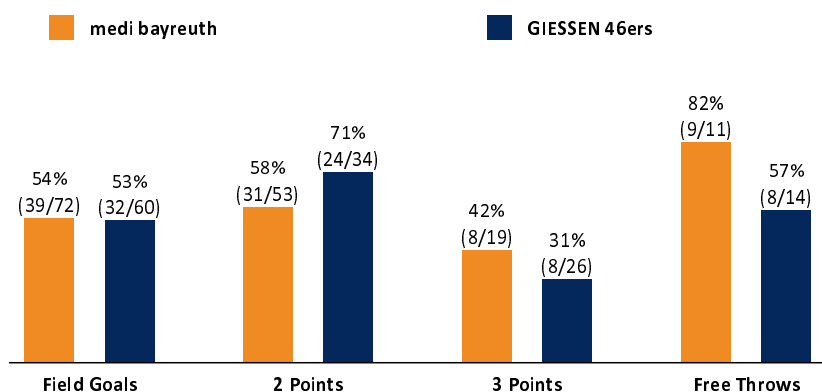

medi bayreuth

95 : 80

GIESSEN 46ers

Referee: LOTTERMOSER Robert
Umpires: ARIK Tamer / HEGEMANN Jens
Commissioner: LAUPRECHT Claus

Bayreuth, Oberfrankenhalle, FR 8 MRZ 2019, 20:30, Game-ID: 22250

Scoreboard table showing quarters Q1-Q4 for BAY and GIE with scores and individual player stats.

BAY - medi bayreuth (Coach: KORNER Raoul)

Main player statistics table for medi bayreuth including columns for Name, Min, PTS, 2 Points, 3 Points, Field Goals, Free Throws, and various advanced stats.

GIE - GIESSEN 46ers (Coach: FREYER Ingo)

Main player statistics table for GIESSEN 46ers including columns for Name, Min, PTS, 2 Points, 3 Points, Field Goals, Free Throws, and various advanced stats.

Summary comparison table between BAY and GIE for various statistical categories like Rebounds, Assists, Fouls, etc.

EASYCREDIT-BBL.DE

Alle offiziellen Statistiken der easyCredit BBL, Daten, Rekorde uvm. gibt es auf easyCredit-BBL.de! News, Stats, Tabelle und Spielplan für unterwegs: Kostenlos für iOS und Android in der offiziellen Liga-App!

MAGENTA SPORT

Keinen Korb mehr verpassen - Alle Spiele der easyCredit BBL und des MagentaSport BBL Pokals LIVE und in HD! Das größte Basketball-Angebot Deutschlands zuhause und mobil! www.MagentaSport.de

LEGEND: Min Minutes Played, DR Defensive Rebounds, AS Assists, BS Blocked Shots, PF Fouls, +/- Plus-Minus-Rating, DNP Did Not Play, OR Offensive Rebounds, ST Steals, SB Shots Blocked, FD Fouls Drawn, * Starters, PTS Points, TR Total Rebounds, TO Turnovers, EFF Efficiency = ((PTS + TR + AS + ST + BS) - ((FGA - FGM) + (FTA - FTM) + TO))