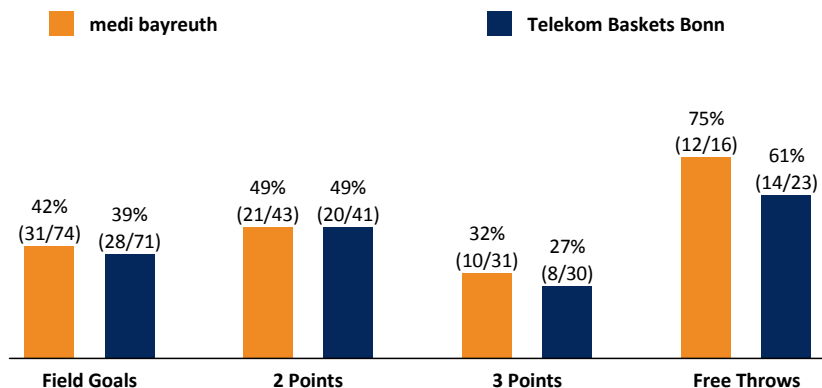

medi bayreuth

84 : 78

Telekom Baskets Bonn

Referee: LOTTERMOSER R.
Umpires: BARTH B. / BRENDEL N.
Commissioner: WEICHERT H.

Attendance: 3.011
Bayreuth, Oberfrankenhalle, SO 21 APR 2019, 15:00, Game-ID: 22302

Scoreboard table showing Q1, Q2, Q3, Q4, and OT1 scores for BAY and BON.

BAY - medi bayreuth (Coach: KORNER Raoul)

Main player statistics table for medi bayreuth, including columns for No., Name, Min, PTS, 2 Points, 3 Points, Field Goals, Free Throws, and various advanced stats.

BON - Telekom Baskets Bonn (Coach: O'SHEA Chris)

Main player statistics table for Telekom Baskets Bonn, including columns for No., Name, Min, PTS, 2 Points, 3 Points, Field Goals, Free Throws, and various advanced stats.

Summary table comparing BAY and BON across various categories like Rebounds, Assists, Fouls, Turnovers, Steals, Points in the Paint, etc.

EASycREDIT-BBL.DE

Alle offiziellen Statistiken der easycCredit BBL, Daten, Rekorde uvm. gibt es auf easycCredit-BBL.de! News, Stats, Tabelle und Spielplan für unterwegs: Kostenfrei für iOS und Android in der offiziellen Liga-App!

MAGENTA SPORT

Keinen Korb mehr verpassen - Alle Spiele der easycCredit BBL und des MagentaSport BBL Pokals LIVE und in HD! Das größte Basketball-Angebot Deutschlands zuhause und mobil! www.MagentaSport.de

LEGEND
Min Minutes Played
DR Defensive Rebounds
AS Assists
BS Blocked Shots
PF Fouls
+/- Plus-Minus-Rating
DNP Did Not Play
OR Offensive Rebounds
ST Steals
SB Shots Blocked
FD Fouls Drawn
* Starters
PTS Points
TR Total Rebounds
TO Turnovers
EFF Efficiency = ((PTS + TR + AS + ST + BS) - ((FGA - FGM) + (FTA - FTM) + TO))