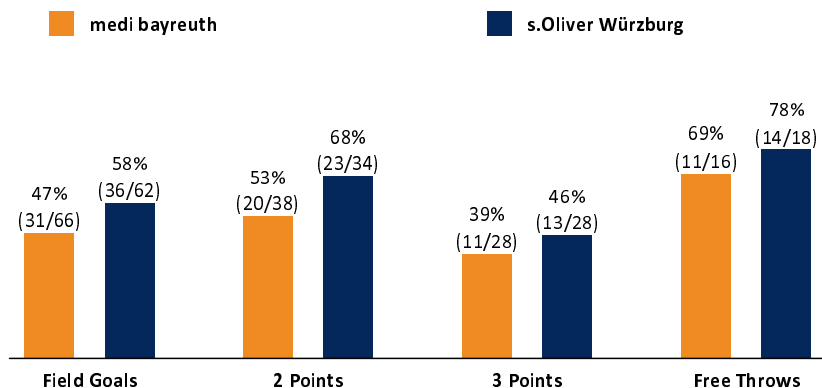

medi bayreuth

84 : 99

s.Oliver Würzburg

Referee: MADINGER Christof
Umpires: STREIT Einrico / FRÖLICH Henning
Commissioner: LAUPRECHT Claus

Attendance: 3.003
Bayreuth, Oberfrankenhalle, Di 7 MAI 2019, 19:00, Game-ID: 22323

Scoreboard table showing Q1, Q2, Q3, Q4 scores for BAY and WUE.

BAY - medi bayreuth (Coach: KORNER Raoul)

Main player statistics table for medi bayreuth including columns for No., Name, Min, PTS, 2 Points, 3 Points, Field Goals, Free Throws, OR, DR, TR, AS, ST, TO, BS, SB, PF, FD, EFF, +/-.

WUE - s.Oliver Würzburg (Coach: WUCHERER Denis)

Main player statistics table for s.Oliver Würzburg including columns for No., Name, Min, PTS, 2 Points, 3 Points, Field Goals, Free Throws, OR, DR, TR, AS, ST, TO, BS, SB, PF, FD, EFF, +/-.

Summary statistics table comparing BAY and WUE across various categories like Rebounds, Assists, Fouls, etc.

EASYCREDIT-BBL.DE

Alle offiziellen Statistiken der easyCredit BBL, Daten, Rekorde uvm. gibt es auf easyCredit-BBL.de! News, Stats, Tabelle und Spielplan für unterwegs: Kostenlos für iOS und Android in der offiziellen Liga-App!

MAGENTA SPORT

Keinen Korb mehr verpassen - Alle Spiele der easyCredit BBL und des MagentaSport BBL Pokals LIVE und in HD! Das größte Basketball-Angebot Deutschlands zuhause und mobil! www.MagentaSport.de

LEGEND: Min Minutes Played, DR Defensive Rebounds, AS Assists, BS Blocked Shots, PF Fouls, +/- Plus-Minus-Rating, DNP Did Not Play, OR Offensive Rebounds, ST Steals, SB Shots Blocked, FD Fouls Drawn, * Starters, PTS Points, TR Total Rebounds, TO Turnovers, EFF Efficiency = ((PTS + TR + AS + ST + BS) - ((FGA - FGM) + (FTA - FTM) + TO))