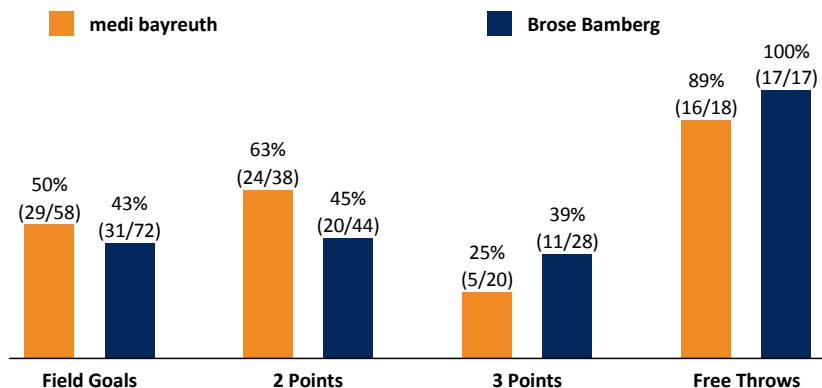

medi bayreuth

79 : 90

Brose Bamberg

Referee: LOTTERMOSER Robert
Umpires: REITER Moritz / ARIK Tamer
Commissioner: LAUPRECHT Claus

Attendance: 3.400
Bayreuth, Oberfrankenhalle, FR 10 MAI 2019, 19:00, Game-ID: 22337

Scoreboard table showing quarters Q1-Q4 for BAY and BAM.

BAY - medi bayreuth (Coach: KORNER Raoul)

Main player statistics table for BAY including columns for Name, Min, PTS, 2 Points, 3 Points, Field Goals, Free Throws, and various rebound/assist metrics.

BAM - Brose Bamberg (Coach: PEREGO Federico)

Main player statistics table for BAM including columns for Name, Min, PTS, 2 Points, 3 Points, Field Goals, Free Throws, and various rebound/assist metrics.

Summary table comparing BAY and BAM on metrics like Rebounds, Assists, Fouls, Turnovers, Steals, Points in the Paint, etc.

EASycREDIT-BBL.DE

Alle offiziellen Statistiken der easyCredit BBL, Daten, Rekorde uvm. gibt es auf easycrredit-BBL.de! News, Stats, Tabelle und Spielplan für unterwegs: Kostenfrei für iOS und Android in der offiziellen Liga-App!

MAGENTA SPORT

Keinen Korb mehr verpassen - Alle Spiele der easy-Credit BBL und des MagentaSport BBL Pokals LIVE und in HD! Das größte Basketball-Angebot Deutschlands zuhause und mobil! www.MagentaSport.de

LEGEND
Min Minutes Played
DR Defensive Rebounds
AS Assists
BS Blocked Shots
PF Fouls
+/- Plus-Minus-Rating
DNP Did Not Play
OR Offensive Rebounds
ST Steals
SB Shots Blocked
FD Fouls Drawn
* Starters
PTS Points
TR Total Rebounds
TO Turnovers
EFF Efficiency = ((PTS + TR + AS + ST + BS) - ((FGA - FGM) + (FTA - FTM) + TO))