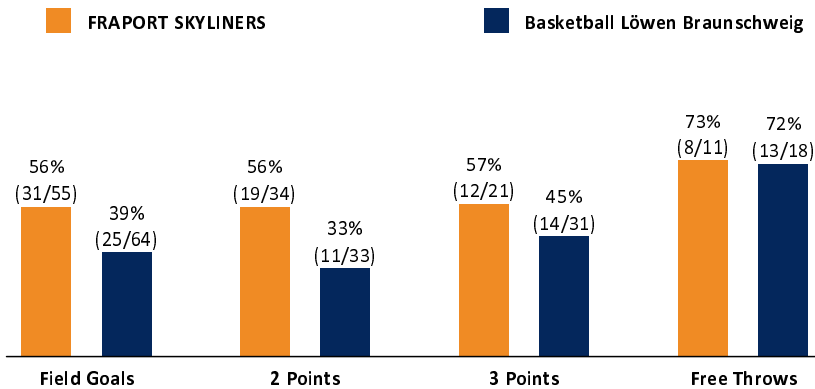

BRA - Basketball Löwen Braunschweig (Coach: MENZ Frank)

No.	Name	Min	PTS	2 Points	3 Points	Field Goals	Free Throws	OR	DR	TR	AS	ST	TO	BS	SB	PF	FD	EFF	+/-
2	NAWROCKI Dennis	5:08	4	1/1 (100%)		1/1 (100%)	2/4 (50%)									1	2	2	2
*4	BLAKE Brayon	29:07	18	2/5 (40%)	4/10 (40%)	6/15 (40%)	2/2 (100%)	1	1	2	2	4				4	2	17	8
6	FIGGE Luis	DNP																	
*8	LANSDOWNE DeAndre	31:59	21	5/12 (42%)	3/7 (43%)	8/19 (42%)	2/3 (67%)	2	1	3	5	2	1		1	1	2	18	-1
10	KLEPEISZ Thomas	20:48	3	0/3 (0%)	1/3 (33%)	1/6 (17%)					1		5		1	3	1	-6	-20
*11	SENGELDER Christian	21:41	0	0/2 (0%)	0/4 (0%)	0/6 (0%)		2	5	7	1				1		1	2	-14
22	KOVACEVIC Dejan	5:08	2				2/2 (100%)		1	1							1	3	-2
23	KONE Bazoumana	DNP																	
24	HINES Shaquille	26:22	9	0/2 (0%)	3/3 (100%)	3/5 (60%)		1	4	5		2		3		1		17	-9
*25	RAHON Joe	24:55	9	1/3 (33%)	2/2 (100%)	3/5 (60%)	1/1 (100%)		3	3	2	1	2			3	2	11	14
*43	EATHERTON Scott	31:05	11	2/5 (40%)	1/2 (50%)	3/7 (43%)	4/4 (100%)	4	1	5	4	1	3	1	2	2	5	15	5
44	LAGERPUSCH Lars	3:47	0				0/2 (0%)		1	1			2			1	2	-3	-8
Team / Coach								3	2	5			1						4
Totals		200:00	77	11/33 (33%)	14/31 (45%)	25/64 (39%)	13/18 (72%)	13	19	32	15	10	14	4	5	16	18	80	-5

FRA	BRA
8 / 26 / 34	13 / 19 / 32
22	15
18	16
16	18
18	14
8	10
36	20
9	12
10	6
22 (52:30)	9 (4:13)
16-0 (52:30)	13-0 (66:66)
	Lead Changes: 3
	Times Tied: 3

EASycREDIT-BBL.DE

Alle offiziellen Statistiken der easyCredit BBL, Daten, Rekorde uvm. gibt es auf easyCredit-BBL.de! News, Stats, Tabelle und Spielplan für unterwegs: Kostenfrei für iOS und Android in der offiziellen Liga-App!

TELEKOMSPORT.DE

Keinen Korb mehr verpassen - Alle Spiele der easyCredit BBL LIVE und in HD! Erleben sie jetzt das größte Basketball-Angebot Deutschlands zuhause und mobil! www.telekomSport.de

LEGEND
Min Minutes Played   DR Defensive Rebounds   AS Assists   BS Blocked Shots   PF Fouls   +/- Plus-Minus-Rating
DNP Did Not Play   OR Offensive Rebounds   ST Steals   SB Shots Blocked   FD Fouls Drawn   * Starters
PTS Points   TR Total Rebounds   TO Turnovers   EFF Efficiency = ((PTS + TR + AS + ST + BS) - ((FGA - FGM) + (FTA - FTM) + TO))