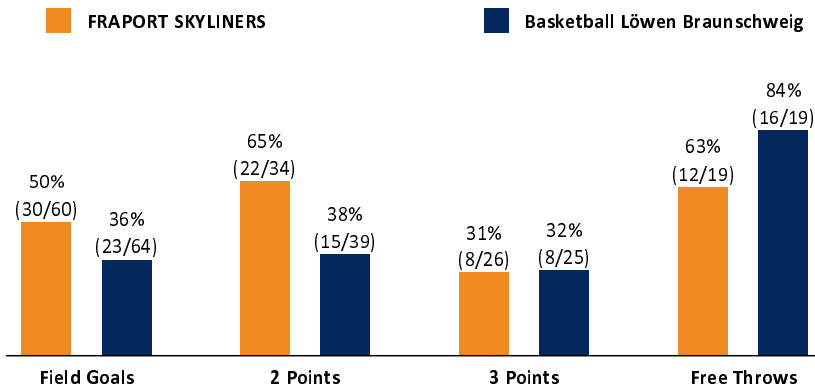

BRA - Basketball Löwen Braunschweig (Coach: MENZ Frank)

No.	Name	Min	PTS	2 Points	3 Points	Field Goals	Free Throws	OR	DR	TR	AS	ST	TO	BS	SB	PF	FD	EFF	+/-	
2	NAWROCKI Dennis	2:39	0													1		0	-5	
*4	BLAKE Brayon	28:41	15	4/6 (67%)	1/5 (20%)	5/11 (45%)	4/5 (80%)	3	4	7		2	1			5	2	16	-1	
*8	LANSLOWNE DeAndre	30:07	7	1/6 (17%)	1/3 (33%)	2/9 (22%)	2/4 (50%)		2	2	2		3		1	3	3	-1	-17	
10	KLEPEISZ Thomas	28:06	14	1/2 (50%)	2/6 (33%)	3/8 (38%)	6/6 (100%)		2	2	3	3	3			1	4	14	3	
*11	SENGFELDER Christian	28:36	11	4/6 (67%)	1/1 (100%)	5/7 (71%)		2	1	3	1	1	1		1	1	1	13	1	
23	KONE Bazoumana	15:56	0	0/4 (0%)	0/2 (0%)	0/6 (0%)			3	3	2	1	1			3		-1	-7	
24	HINES Shaquille	11:24	3	0/2 (0%)	1/2 (50%)	1/4 (25%)		2	2	4			1			1		3	-11	
*25	RAHON Joe	14:31	3	0/2 (0%)	1/3 (33%)	1/5 (20%)					3		1		1	1	1	1	-3	
*43	EATHERTON Scott	35:27	15	5/8 (63%)	1/3 (33%)	6/11 (55%)	2/2 (100%)	4	3	7	1		5	1	1	3	7	14	-12	
44	LAGERPUSCH Lars	4:33	2	0/3 (0%)		0/3 (0%)	2/2 (100%)	2	1	3			1		1	1	1	1	2	
Team / Coach								4	4	8			1				7			
Totals			200:00	70	15/39 (38%)	8/25 (32%)	23/64 (36%)	16/19 (84%)	17	22	39	12	7	19	1	5	20	19	66	-10

FRA	BRA
9 / 22 / 31	17 / 22 / 39
22	12
20	20
20	19
14	19
9	7
42	26
10	8
5	
14 (73:59)	11 (10:21)
9-0 (19:21)	6-0 (2:9)
Lead Changes: 5	
Times Tied: 6	

EASYCREDIT-BBL.DE

Alle offiziellen Statistiken der easyCredit BBL, Daten, Rekorde uvm. gibt es auf easyCredit-BBL.de! News, Stats, Tabelle und Spielplan für unterwegs: Kostenfrei für iOS und Android in der offiziellen Liga-App!

TELEKOMSPORT.DE

Keinen Korb mehr verpassen - Alle Spiele der easyCredit BBL LIVE und in HD! Erleben sie jetzt das größte Basketball-Angebot Deutschlands zuhause und mobil! www.telekomsport.de

LEGEND
Min Minutes Played   DR Defensive Rebounds   AS Assists   BS Blocked Shots   PF Fouls   +/- Plus-Minus-Rating
DNP Did Not Play   OR Offensive Rebounds   ST Steals   SB Shots Blocked   FD Fouls Drawn   * Starters
PTS Points   TR Total Rebounds   TO Turnovers   EFF Efficiency = ((PTS + TR + AS + ST + BS) - ((FGA - FGM) + (FTA - FTM) + TO))