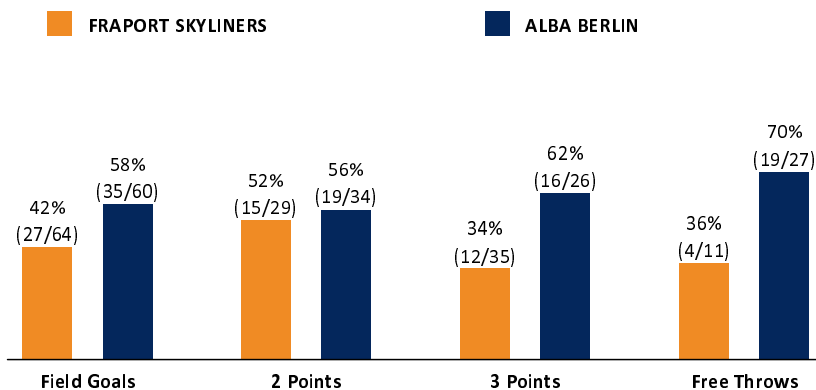

BER - ALBA BERLIN (Coach: GARCIA RENESES Alejandro)

No.	Name	Min	PTS	2 Points	3 Points	Field Goals	Free Throws	OR	DR	TR	AS	ST	TO	BS	SB	PF	FD	EFF	+/-
1	SAIBOU Joshiko	19:09	10		3/5 (60%)	3/5 (60%)	1/2 (50%)		3	3	2	1	2			1	5	11	5
5	GIFFEY Niels	22:24	16	2/8 (25%)	3/3 (100%)	5/11 (45%)	3/3 (100%)		3	3	2	2	2			1	4	15	6
10	SCHNEIDER Tim	6:06	4		1/1 (100%)	1/1 (100%)	1/2 (50%)	1	1	2			1			1	1	4	1
*15	HERMANNSSON Martin	18:57	7	0/3 (0%)	1/3 (33%)	1/6 (17%)	4/4 (100%)	1		1	5		1				2	7	26
*22	WAGNER Franz	18:13	12	4/5 (80%)	1/3 (33%)	5/8 (63%)	1/1 (100%)	1	2	3	1	1				3	1	14	25
25	OGBE Kenneth	14:58	5	1/1 (100%)	0/1 (0%)	1/2 (50%)	3/6 (50%)		1	1	1		1			2	3	2	4
*31	GIEDRAITIS Rokas	18:55	16		5/6 (83%)	5/6 (83%)	1/2 (50%)		1	1	1	1		1		1	18	25	
32	THIEMANN Johannes	4:34	3	1/1 (100%)		1/1 (100%)	1/1 (100%)		1	1						1	4	8	
*33	CLIFFORD Dennis	17:21	10	4/4 (100%)		4/4 (100%)	2/4 (50%)		2	2	1		2			2	3	9	10
35	NNOKO Landry	19:11	8	4/5 (80%)		4/5 (80%)		2	3	5	2		1	1	1	4		14	23
*43	SIKMA Luke	16:31	12	2/6 (33%)	2/3 (67%)	4/9 (44%)	2/2 (100%)	4	4	8	4	4			2	1	23	28	
44	PENO Stefan	23:41	2	1/1 (100%)	0/1 (0%)	1/2 (50%)		1	5	10	1	2	1			2	16	14	
Team / Coach								1	3	4			2						2
Totals		200:00	105	19/34 (56%)	16/26 (62%)	35/60 (58%)	19/27 (70%)	10	29	39	29	10	14	3	3	14	24	139	35

FRA	Rebounds OR/DR/TR	BER
9 / 14 / 23		10 / 29 / 39
17	Assists	29
24	Fouls	14
14	Fouls Drawn	24
13	Turnovers	14
5	Steals	10
28	Points in the Paint	36
9	Second Chance Points	11
5	Fast Break Points	10
0 (:)	Biggest Lead	37 (31:68)
7-0 (46:73)	Biggest Scoring Run	12-0 (17:36)
	Lead Changes:	0
	Times Tied:	0

EASYCREDIT-BBL.DE

Alle offiziellen Statistiken der easyCredit BBL, Daten, Rekorde uvm. gibt es auf easyCredit-BBL.de! News, Stats, Tabelle und Spielplan für unterwegs: Kostenfrei für iOS und Android in der offiziellen Liga-App!

MAGENTA SPORT

Keinen Korb mehr verpassen - Alle Spiele der easyCredit BBL und des MagentaSport BBL Pokals LIVE und in HD! Das größte Basketball-Angebot Deutschlands zuhause und mobil! www.MagentaSport.de

LEGEND

Min Minutes Played   DR Defensive Rebounds   AS Assists   BS Blocked Shots   PF Fouls   +/- Plus-Minus-Rating
DNP Did Not Play   OR Offensive Rebounds   ST Steals   SB Shots Blocked   FD Fouls Drawn   * Starters
PTS Points   TR Total Rebounds   TO Turnovers   EFF Efficiency = ((PTS + TR + AS + ST + BS) - ((FGA - FGM) + (FTA - FTM) + TO))