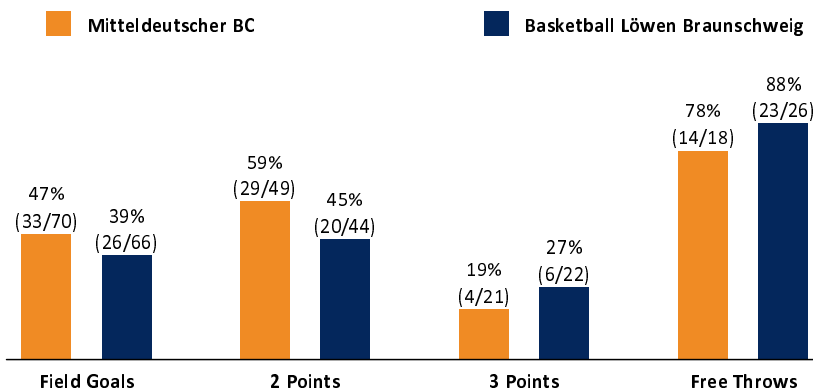

Mitteldeutscher BC

84 : 81

Basketball Löwen Braunschweig

Referee: REITER Moritz
Umpires: STREIT Enrico / ARIK Tamer
Commissioner: JANZEN Sascha

Attendance: 2.300
MBC, Stadthalle Weißenfels, SA 4 MAI 2019, 18:00, Game-ID: 22327

Summary table showing scores by quarter (Q1-Q4) for MBC and BRA.

MBC - Mitteldeutscher BC (Coach: POROPAT Silvano)

Main player statistics table for Mitteldeutscher BC, including columns for No., Name, Min, PTS, 2 Points, 3 Points, Field Goals, Free Throws, and various rebound/assist metrics.

BRA - Basketball Löwen Braunschweig (Coach: MENZ Frank)

Main player statistics table for Basketball Löwen Braunschweig, including columns for No., Name, Min, PTS, 2 Points, 3 Points, Field Goals, Free Throws, and various rebound/assist metrics.

Summary table comparing team statistics such as Rebounds, Assists, Fouls, Turnovers, and Steals between MBC and BRA.

EASYCREDIT-BBL.DE

Alle offiziellen Statistiken der easyCredit BBL, Daten, Rekorde uvm. gibt es auf easyCredit-BBL.de! News, Stats, Tabelle und Spielplan für unterwegs: Kostenlos für iOS und Android in der offiziellen Liga-App!

MAGENTA SPORT

Keinen Korb mehr verpassen - Alle Spiele der easyCredit BBL und des MagentaSport BBL Pokals LIVE und in HD! Das größte Basketball-Angebot Deutschlands zuhause und mobil! www.MagentaSport.de

LEGEND: Min Minutes Played, DR Defensive Rebounds, AS Assists, BS Blocked Shots, PF Fouls, +/- Plus-Minus-Rating, DNP Did Not Play, OR Offensive Rebounds, ST Steals, SB Shots Blocked, FD Fouls Drawn, * Starters, PTS Points, TR Total Rebounds, TO Turnovers, EFF Efficiency = ((PTS + TR + AS + ST + BS) - ((FGA - FGM) + (FTA - FTM) + TO))