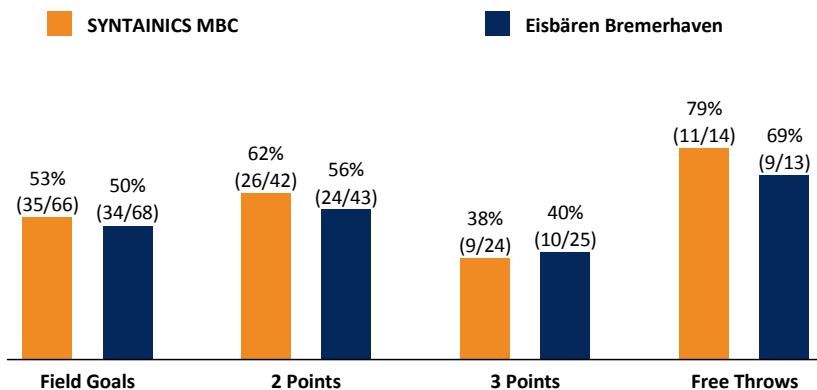

BRE - Eisbären Bremerhaven (Coach: MAI Michael)

No.	Name	Min	PTS	2 Points	3 Points	Field Goals	Free Throws	OR	DR	TR	AS	ST	TO	BS	SB	PF	FD	EFF	+/-	
*3	WARREN Chris	30:13	17	3/5 (60%)	3/8 (38%)	6/13 (46%)	2/3 (67%)		4	4	8		2			4	3	19	3	
*4	MOORE Armani	28:58	11	3/9 (33%)	0/2 (0%)	3/11 (27%)	5/8 (63%)	2	1	3	1		2			2	5	2	3	
6	CANTY Anthony	6:47	3	0/1 (0%)	1/1 (100%)	1/2 (50%)					1		1				1	2	1	
7	BREITLAUCH Adrian	7:18	6	0/1 (0%)	2/2 (100%)	2/3 (67%)						1	1			1		5	-7	
8	WIMBERG Jan Niklas	10:18	0						3	3				2				5	-9	
*9	BLECK Fabian	34:56	14	4/6 (67%)	2/6 (33%)	6/12 (50%)			2	2	3	3	1		1	2	2	15	1	
15	MOTEN Darius	14:30	4	2/2 (100%)	0/1 (0%)	2/3 (67%)		1	2	3			1			3		5	-4	
*31	TURNER Elston	28:36	14	4/7 (57%)	2/4 (50%)	6/11 (55%)			2	2	4		4		1	2		11	-6	
33	SUMMERS Durrell	7:06	0								1					1	1	1	3	
*34	BENSON Keith	31:18	18	8/12 (67%)	0/1 (0%)	8/13 (62%)	2/2 (100%)	7	5	12		2		1	1	2	4	28	0	
Team / Coach								2	3	5							5			
Totals			200:00	87	24/43 (56%)	10/25 (40%)	34/68 (50%)	9/13 (69%)	12	22	34	18	6	12	3	3	17	16	98	-3

MBC	BRE
10 / 22 / 32	12 / 22 / 34
18	18
16	17
17	16
13	12
8	6
42	38
8	20
17	17
9 (49:40)	7 (12:19)
9-0 (24:20)	8-0 (30:32)
Lead Changes: 13	
Times Tied: 10	

EASYS-CREDIT-BBL.DE

Alle offiziellen Statistiken der easyCredit BBL, Daten, Rekorde uvm. gibt es auf easyCredit-BBL.de! News, Stats, Tabelle und Spielplan für unterwegs: Kostenfrei für iOS und Android in der offiziellen Liga-App!

[MAGENTA SPORT](http://MAGENTA-SPORT)

Keinen Korb mehr verpassen - Alle Spiele der easyCredit BBL und des MagentaSport BBL Pokals LIVE und in HD! Das größte Basketball-Angebot Deutschlands zuhause und mobil! www.MagentaSport.de

LEGEND
Min Minutes Played   DR Defensive Rebounds   AS Assists   BS Blocked Shots   PF Fouls   +/- Plus-Minus-Rating
DNP Did Not Play   OR Offensive Rebounds   ST Steals   SB Shots Blocked   FD Fouls Drawn   * Starters
PTS Points   TR Total Rebounds   TO Turnovers   EFF Efficiency = ((PTS + TR + AS + ST + BS) - ((FGA - FGM) + (FTA - FTM) + TO))