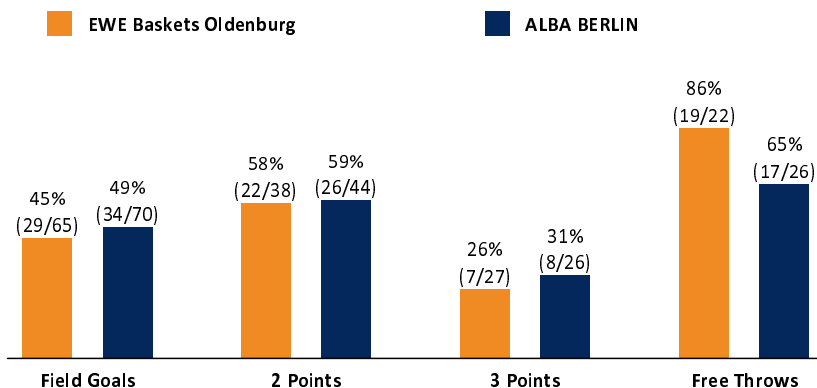

EWE Baskets Oldenburg 84 : 93

ALBA BERLIN

Referee: FRITZ Clemens
Umpires: KRAUSE Oliver / BRENDDEL Nicolas
Commissioner: HOLSTEN Ingo

Attendance: 6.000
Oldenburg, EWE ARENA, SO 13 JAN 2019, 15:00, Game-ID: 22060

Scoreboard table showing Q1, Q2, Q3, Q4 scores for OLD and BER.

OLD - EWE Baskets Oldenburg (Coach: DRIJENCIC Mladen)

Main player statistics table for OLD team including columns for No., Name, Min, PTS, 2 Points, 3 Points, Field Goals, Free Throws, and various rebound/assist metrics.

BER - ALBA BERLIN (Coach: GARCIA RENESES Alejandro)

Main player statistics table for BER team including columns for No., Name, Min, PTS, 2 Points, 3 Points, Field Goals, Free Throws, and various rebound/assist metrics.

Summary statistics table comparing OLD and BER teams across categories like Rebounds, Assists, Fouls, Turnovers, Steals, Points in the Paint, etc.

EASycRedit-BBL.de

Alle offiziellen Statistiken der easycrredit BBL, Daten, Rekorde uvm. gibt es auf easycrredit-BBL.de! News, Stats, Tabelle und Spielplan für unterwegs: Kostenfrei für iOS und Android in der offiziellen Liga-App!

MAGENTA SPORT

Keinen Korb mehr verpassen - Alle Spiele der easycrredit BBL und des MagentaSport BBL Pokals LIVE und in HD! Das größte Basketball-Angebot Deutschlands zuhause und mobil! www.MagentaSport.de

LEGEND: Min Minutes Played, DR Defensive Rebounds, AS Assists, BS Blocked Shots, PF Fouls, +/- Plus-Minus-Rating, DNP Did Not Play, OR Offensive Rebounds, ST Steals, SB Shots Blocked, FD Fouls Drawn, * Starters, PTS Points, TR Total Rebounds, TO Turnovers, EFF Efficiency = ((PTS + TR + AS + ST + BS) - ((FGA - FGM) + (FTA - FTM) + TO))