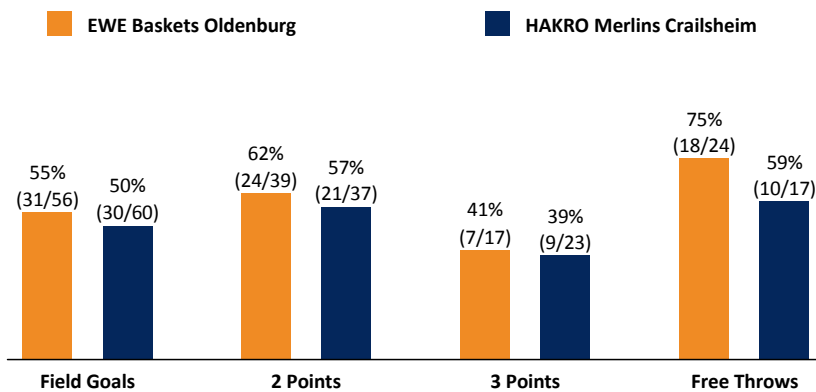

CRA - HAKRO Merlins Crailsheim (Coach: IISALO Tuomas)

No.	Name	Min	PTS	2 Points	3 Points	Field Goals	Free Throws	OR	DR	TR	AS	ST	TO	BS	SB	PF	FD	EFF	+/-	
*0	RUSSELL DeWayne	30:23	12	4/5 (80%)	0/3 (0%)	4/8 (50%)	4/4 (100%)		2	2	3	3	1			1	5	15	2	
*1	MADGEN Ben	29:47	15	3/5 (60%)	2/5 (40%)	5/10 (50%)	3/4 (75%)		7	7		1	3			3	2	14	-19	
*4	TURNER Frank	24:58	8	3/7 (43%)		3/7 (43%)	2/4 (50%)		1	1	4				1	1	2	7	-12	
7	HERRERA Sebastian	18:42	6	3/5 (60%)	0/2 (0%)	3/7 (43%)					1	1			1	3		4	4	
*10	WYSOCKI Konrad	33:52	12		4/6 (67%)	4/6 (67%)	0/2 (0%)		6	6	4	1	1			3	2	18	0	
*14	NEUMANN Philipp	15:05	2	1/2 (50%)		1/2 (50%)			1	1		1	3			4	4	0	-1	
17	FERNER Joschka	3:40	0										1					-1	-6	
23	CUFFEE Michael	18:38	6	0/2 (0%)	2/4 (50%)	2/6 (33%)			4	4	1		1			1	1	6	-1	
31	LAWSON III Joseph	24:55	18	7/11 (64%)	1/3 (33%)	8/14 (57%)	1/3 (33%)	4	4	8	2	1	2			3	3	19	-7	
51	URBANSKY Sören	DNP																		
Team / Coach								2		2								2		
Totals			200:00	79	21/37 (57%)	9/23 (39%)	30/60 (50%)	10/17 (59%)	6	25	31	15	8	12		2	19	19	84	-8

OLD	CRA
4 / 28 / 32	6 / 25 / 31
18	Assists 15
19	Fouls 19
19	Fouls Drawn 19
12	Turnovers 12
7	Steals 8
42	Points in the Paint 34
6	Second Chance Points 9
15	Fast Break Points 2
15 (84:69)	Biggest Lead 4 (23:27)
13-0 (84:69)	Biggest Scoring Run 10-0 (62:66)
	Lead Changes: 7
	Times Tied: 11

EASYS-CREDIT-BBL.DE

Alle offiziellen Statistiken der easyCredit BBL, Daten, Rekorde uvm. gibt es auf easyCredit-BBL.de! News, Stats, Tabelle und Spielplan für unterwegs: Kostenfrei für iOS und Android in der offiziellen Liga-App!

TELEKOMSPORT.DE

Keinen Korb mehr verpassen - Alle Spiele der easyCredit BBL LIVE und in HD! Erleben sie jetzt das größte Basketball-Angebot Deutschlands zuhause und mobil! www.telekom-sport.de

LEGEND
Min Minutes Played   DR Defensive Rebounds   AS Assists   BS Blocked Shots   PF Fouls   +/- Plus-Minus-Rating
DNP Did Not Play   OR Offensive Rebounds   ST Steals   SB Shots Blocked   FD Fouls Drawn   * Starters
PTS Points   TR Total Rebounds   TO Turnovers   EFF Efficiency = ((PTS + TR + AS + ST + BS) - ((FGA - FGM) + (FTA - FTM) + TO))