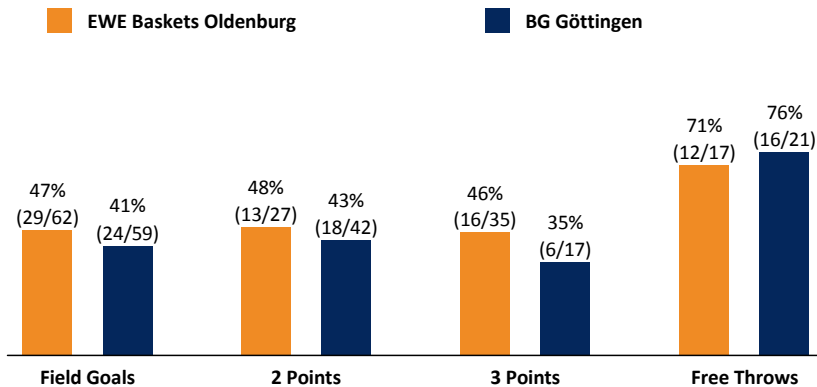

EWE Baskets Oldenburg 86 : 70

BG Göttingen

Referee: FRITZ Clemens
Umpires: ARIK Tamer / MUTAPCIC Armin
Commissioner: CONERS Volker

Attendance: 6.000
Oldenburg, EWE ARENA, SO 16 DEZ 2018, 15:00, Game-ID: 22141

Scoreboard table showing Q1, Q2, Q3, Q4 scores for OLD and GOT.

OLD - EWE Baskets Oldenburg (Coach: DRUJENCIC Mladen)

Main player statistics table for OLD team including columns for No., Name, Min, PTS, 2 Points, 3 Points, Field Goals, Free Throws, and various rebound/assist metrics.

GOT - BG Göttingen (Coach: ROIJAKKERS Johan)

Main player statistics table for GOT team including columns for No., Name, Min, PTS, 2 Points, 3 Points, Field Goals, Free Throws, and various rebound/assist metrics.

Summary table comparing OLD and GOT teams across various categories like Rebounds, Assists, Fouls, Turnovers, Steals, Points in the Paint, etc.

EASycREDIT-BBL.DE

Alle offiziellen Statistiken der easyCredit BBL, Daten, Rekorde uvm. gibt es auf easyCredit-BBL.de! News, Stats, Tabelle und Spielplan für unterwegs: Kostenfrei für iOS und Android in der offiziellen Liga-App!

TELEKOMSPORT.DE

Keinen Korb mehr verpassen - Alle Spiele der easyCredit BBL LIVE und in HD! Erleben sie jetzt das größte Basketball-Angebot Deutschlands zuhause und mobil! www.telekom sport.de

LEGEND: Min Minutes Played, DR Defensive Rebounds, AS Assists, BS Blocked Shots, PF Fouls, +/- Plus-Minus-Rating, DNP Did Not Play, OR Offensive Rebounds, ST Steals, SB Shots Blocked, FD Fouls Drawn, * Starters, PTS Points, TR Total Rebounds, TO Turnovers, EFF Efficiency = ((PTS + TR + AS + ST + BS) - ((FGA - FGM) + (FTA - FTM) + TO))