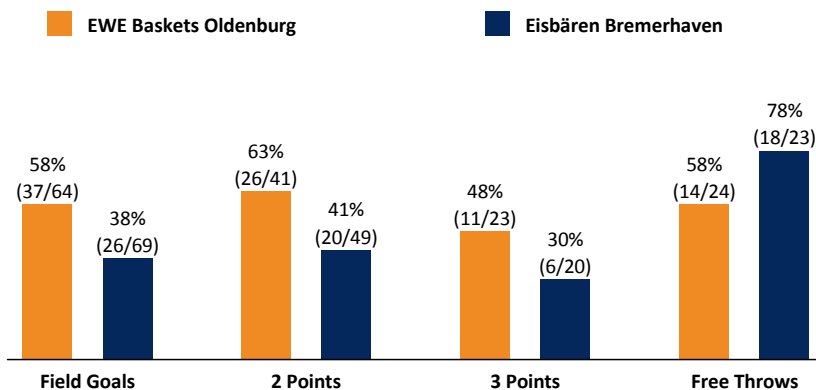

BRE - Eisbären Bremerhaven (Coach: PANAGGIO Dan)

No.	Name	Min	PTS	2 Points	3 Points	Field Goals	Free Throws	OR	DR	TR	AS	ST	TO	BS	SB	PF	FD	EFF	+/-
*3	WARREN Chris	31:55	10	4/12 (33%)	0/3 (0%)	4/15 (27%)	2/2 (100%)		2	2	1	2	3		2	2	2	1	-30
6	CANTY Anthony	8:05	8	1/1 (100%)	0/4 (0%)	1/5 (20%)	6/6 (100%)		1	1			1				3	4	7
7	BREITLAUCH Adrian	14:43	0	0/2 (0%)	0/1 (0%)	0/3 (0%)		1		1		1	1	1				-1	-8
*8	WIMBERG Jan Niklas	24:12	4	2/3 (67%)		2/3 (67%)		2	1	3		1				4	2	7	-19
*9	BLECK Fabian	21:51	6	3/3 (100%)		3/3 (100%)		1	1	2	1					2	1	9	-15
*31	TURNER Elston	31:21	19	6/12 (50%)	2/6 (33%)	8/18 (44%)	1/1 (100%)	1	5	6	5	2	3			2	3	19	-12
34	BENSON Keith	21:10	6	2/6 (33%)		2/6 (33%)	2/2 (100%)	4	4	8		1	2	1		4	1	10	-8
35	BOJANG Manuel	2:12	0															0	-1
*77	JACKSON Darnell	22:59	15	2/7 (29%)	2/2 (100%)	4/9 (44%)	5/7 (71%)	2	1	3	2	1	1		2	4	7	13	-14
99	BROWN Gilbert	21:32	8	0/3 (0%)	2/4 (50%)	2/7 (29%)	2/5 (40%)		3	3	1	2	3			2	2	3	-15
Team / Coach								4	4	8		1				7			
Totals		200:00	76	20/49 (41%)	6/20 (30%)	26/69 (38%)	18/23 (78%)	15	22	37	10	10	15	2	4	20	21	72	-23

OLD	BRE
10 / 28 / 38	15 / 22 / 37
24	Assists
21	Fouls
20	Fouls Drawn
14	Turnovers
7	Steals
46	Points in the Paint
14	Second Chance Points
9	Fast Break Points
34 (92:58)	Biggest Lead
12-0 (75:48)	Biggest Scoring Run
	Lead Changes: 6
	Times Tied: 1

EASYS-CREDIT-BBL.DE

Alle offiziellen Statistiken der easyCredit BBL, Daten, Rekorde uvm. gibt es auf easyCredit-BBL.de! News, Stats, Tabelle und Spielplan für unterwegs: Kostenfrei für iOS und Android in der offiziellen Liga-App!

TELEKOMSPORT.DE

Keinen Korb mehr verpassen - Alle Spiele der easyCredit BBL LIVE und in HD! Erleben sie jetzt das größte Basketball-Angebot Deutschlands zuhause und mobil! www.telekom-sport.de

LEGEND
Min Minutes Played   DR Defensive Rebounds   AS Assists   BS Blocked Shots   PF Fouls   +/- Plus-Minus-Rating
DNP Did Not Play   OR Offensive Rebounds   ST Steals   SB Shots Blocked   FD Fouls Drawn   * Starters
PTS Points   TR Total Rebounds   TO Turnovers   EFF Efficiency = ((PTS + TR + AS + ST + BS) - ((FGA - FGM) + (FTA - FTM) + TO))