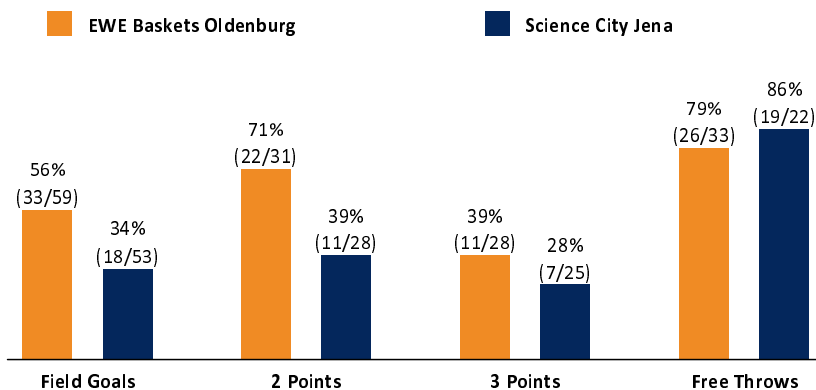

JEN - Science City Jena (Coach: HARMSEN Björn)

No.	Name	Min	PTS	2 Points	3 Points	Field Goals	Free Throws	OR	DR	TR	AS	ST	TO	BS	SB	PF	FD	EFF	+/-	
1	IROEGBU Ikenna	17:05	10	3/8 (38%)		3/8 (38%)	4/4 (100%)		3	3	1		3			4	2	6	-14	
*3	MAZEIKA Martynas	11:49	3		1/2 (50%)	1/2 (50%)					2		4			3	2	0	-10	
7	REYES-NAPOLES Ermen	15:59	6	3/4 (75%)	0/4 (0%)	3/8 (38%)							1			2	1	0	-9	
9	THEIS Sid-Marlon	18:28	3		0/1 (0%)	0/1 (0%)	3/4 (75%)		3	3			1			2	5	3	-17	
*10	WOLF Julius	26:12	6	1/3 (33%)	1/4 (25%)	2/7 (29%)	1/2 (50%)	2	6	8		1	1		1	3	1	8	-31	
*11	JENKINS Julius	24:01	10	1/2 (50%)	2/4 (50%)	3/6 (50%)	2/2 (100%)					1	1			3	1	7	-32	
*15	ALLEN Derrick	28:39	9	3/3 (100%)		3/3 (100%)	3/4 (75%)	2	1	3		2				2	3	13	-30	
23	McELROY Immanuel	21:05	9	0/3 (0%)	1/3 (33%)	1/6 (17%)	6/6 (100%)		3	3	1	1			1	2	3	9	-26	
*25	JOYCE Dru	22:55	6	0/4 (0%)	2/6 (33%)	2/10 (20%)		1	1	2	4	2	2		1	3	3	4	-27	
33	HEBER Jan	13:47	0	0/1 (0%)	0/1 (0%)	0/2 (0%)			1	1		1			1	4	1	0	-9	
Team / Coach								1	2	3		1			1		2			
Totals			200:00	62	11/28 (39%)	7/25 (28%)	18/53 (34%)	19/22 (86%)	6	20	26	8	8	14		4	29	22	52	-41

OLD	JEN
11 / 31 / 42	6 / 20 / 26
21	8
22	29
28	22
11	14
11	8
38	14
16	13
23	2
49 (93:44)	0 (:)
22-0 (85:43)	7-0 (95:53)
Lead Changes: 0	
Times Tied: 0	

EASYS-CREDIT-BBL.DE

Alle offiziellen Statistiken der easyCredit BBL, Daten, Rekorde uvm. gibt es auf easyCredit-BBL.de! News, Stats, Tabelle und Spielplan für unterwegs: Kostenfrei für iOS und Android in der offiziellen Liga-App!

MAGENTA SPORT

Keinen Korb mehr verpassen - Alle Spiele der easyCredit BBL und des MagentaSport BBL Pokals LIVE und in HD! Das größte Basketball-Angebot Deutschlands zuhause und mobil! www.MagentaSport.de

LEGEND
Min Minutes Played   DR Defensive Rebounds   AS Assists   BS Blocked Shots   PF Fouls   +/- Plus-Minus-Rating
DNP Did Not Play   OR Offensive Rebounds   ST Steals   SB Shots Blocked   FD Fouls Drawn   * Starters
PTS Points   TR Total Rebounds   TO Turnovers   EFF Efficiency = ((PTS + TR + AS + ST + BS) - ((FGA - FGM) + (FTA - FTM) + TO))