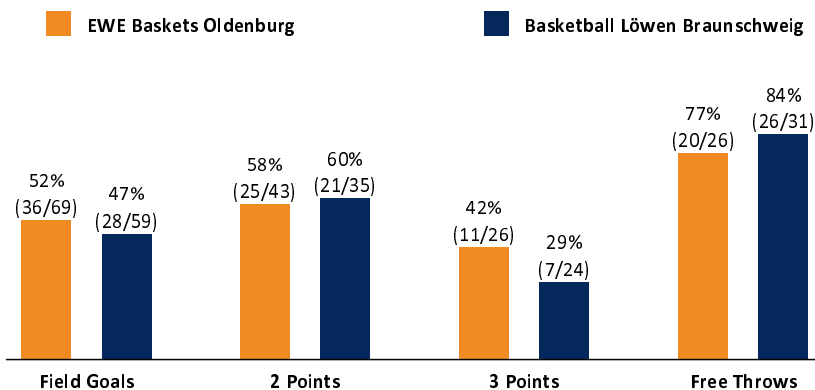

BRA - Basketball Löwen Braunschweig (Coach: MENZ Frank)

No.	Name	Min	PTS	2 Points	3 Points	Field Goals	Free Throws	OR	DR	TR	AS	ST	TO	BS	SB	PF	FD	EFF	+/-
2	NAWROCKI Dennis	4:58	0		0/1 (0%)	0/1 (0%)			2	2			1					0	2
4	BLAKE Brayon	19:27	3	0/1 (0%)	0/3 (0%)	0/4 (0%)	3/4 (75%)	1	2	3	1		1		1		2	1	-8
6	FIGGE Luis	2:28	2				2/2 (100%)									2	1	2	4
*8	LANSDOWNE DeAndre	32:02	23	8/11 (73%)	2/7 (29%)	10/18 (56%)	1/2 (50%)		1	1	1	2	2		2	3	3	16	-13
10	KLEPEISZ Thomas	23:03	10	1/1 (100%)	1/5 (20%)	2/6 (33%)	5/5 (100%)		2	2	6	2	1	1		2	5	16	-13
*11	SENGFELDER Christian	20:37	3		1/3 (33%)	1/3 (33%)			2	2						3		3	-13
22	KOVACEVIC Dejan	3:33	0						2	2	1							3	8
23	KONE Bazoumana	14:35	13	3/6 (50%)	1/2 (50%)	4/8 (50%)	4/5 (80%)				2					2	3	10	-10
*24	HINES Shaquille	31:06	10	2/2 (100%)	1/2 (50%)	3/4 (75%)	3/3 (100%)	2	3	5				3		1	2	17	-2
*25	RAHON Joe	15:28	4	2/4 (50%)		2/4 (50%)			1	1	6	1	2		1	2	2	8	-1
*43	EATHERTON Scott	20:59	14	2/6 (33%)	1/1 (100%)	3/7 (43%)	7/8 (88%)	1	2	3	1		2	1	1	4	6	12	-7
44	LAGERPUSCH Lars	11:44	7	3/4 (75%)		3/4 (75%)	1/2 (50%)	2		2		1	2	1	1	3	2	7	-17
Team / Coach								3	5	8		1					7		
Totals		200:00	89	21/35 (60%)	7/24 (29%)	28/59 (47%)	26/31 (84%)	9	22	31	18	6	12	6	6	22	26	102	-14

OLD	BRA
15 / 24 / 39	9 / 22 / 31
26	18
26	22
22	26
10	12
8	6
42	38
19	8
18	11
20 (101:81)	5 (50:55)
8-0 (8:4)	6-0 (8:10)
	Lead Changes: 7
	Times Tied: 7

EASycREDIT-BBL.DE

Alle offiziellen Statistiken der easyCredit BBL, Daten, Rekorde uvm. gibt es auf easyCredit-BBL.de! News, Stats, Tabelle und Spielplan für unterwegs: Kostenfrei für iOS und Android in der offiziellen Liga-App!

MAGENTA SPORT

Keinen Korb mehr verpassen - Alle Spiele der easyCredit BBL und des MagentaSport BBL Pokals LIVE und in HD! Das größte Basketball-Angebot Deutschlands zuhause und mobil! www.MagentaSport.de

LEGEND

Min Minutes Played DR Defensive Rebounds AS Assists BS Blocked Shots PF Fouls +/- Plus-Minus-Rating
DNP Did Not Play OR Offensive Rebounds ST Steals SB Shots Blocked FD Fouls Drawn * Starters
PTS Points TR Total Rebounds TO Turnovers EFF Efficiency = ((PTS + TR + AS + ST + BS) - ((FGA - FGM) + (FTA - FTM) + TO))