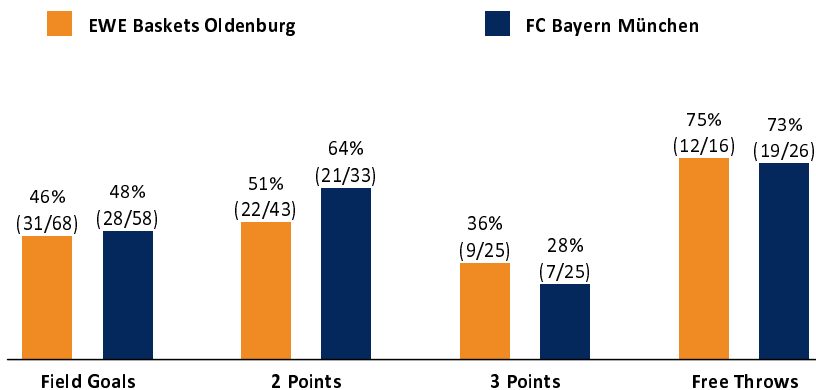

EWE Baskets Oldenburg 83 : 82

FC Bayern München

Referee: LOTTERMOSER Robert
Umpires: MADINGER Christof / BITTNER Steve
Commissioner: HORN Markus

Attendance: 6.000
Oldenburg, EWE ARENA, DO 14 FEB 2019, 18:30, Game-ID: 22233

Scoreboard table showing Q1, Q2, Q3, Q4 scores for OLD and FCB.

OLD - EWE Baskets Oldenburg (Coach: DRIJENCIC Mladen)

Main player statistics table for OLD team including columns for No., Name, Min, PTS, 2 Points, 3 Points, Field Goals, Free Throws, and various rebound/steal metrics.

FCB - FC Bayern München (Coach: RADONJIC Dejan)

Main player statistics table for FCB team including columns for No., Name, Min, PTS, 2 Points, 3 Points, Field Goals, Free Throws, and various rebound/steal metrics.

Summary comparison table between OLD and FCB for various statistics like Rebounds, Assists, Fouls, Turnovers, Steals, Points in the Paint, etc.

EASycREDIT-BBL.DE

Alle offiziellen Statistiken der easycCredit BBL, Daten, Rekorde uvm. gibt es auf easycCredit-BBL.de! News, Stats, Tabelle und Spielplan für unterwegs: Kostenfrei für iOS und Android in der offiziellen Liga-App!

MAGENTA SPORT

Keinen Korb mehr verpassen - Alle Spiele der easycCredit BBL und des MagentaSport BBL Pokals LIVE und in HD! Das größte Basketball-Angebot Deutschlands zuhause und mobil! www.MagentaSport.de

LEGEND
Min Minutes Played
DNP Did Not Play
PTS Points
DR Defensive Rebounds
OR Offensive Rebounds
TR Total Rebounds
AS Assists
ST Steals
TO Turnovers
BS Blocked Shots
SB Shots Blocked
EFF Efficiency = ((PTS + TR + AS + ST + BS) - ((FGA - FGM) + (FTA - FTM) + TO))
PF Fouls
FD Fouls Drawn
+/- Plus-Minus-Rating
* Starters