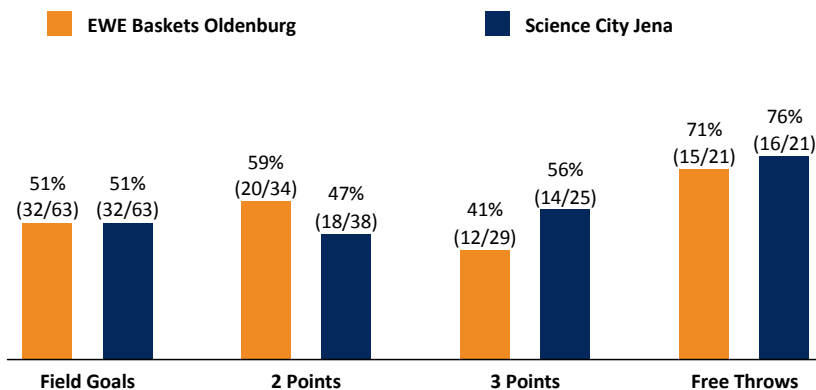

JEN - Science City Jena (Coach: HARMSEN Björn)

No.	Name	Min	PTS	2 Points	3 Points	Field Goals	Free Throws	OR	DR	TR	AS	ST	TO	BS	SB	PF	FD	EFF	+/-	
1	IROEGBU Ikenna	14:59	12	2/7 (29%)	2/2 (100%)	4/9 (44%)	2/2 (100%)	1	2	3	2		3			2	2	9	0	
*3	MAZEIKA Martynas	27:43	16	3/5 (60%)	1/2 (50%)	4/7 (57%)	7/8 (88%)	1	1	2	4	3				3	5	21	4	
7	REYES-NAPOLES Ermen	6:58	0	0/1 (0%)	0/2 (0%)	0/3 (0%)					1	1				1		-1	-9	
9	THEIS Sid-Marlon	19:17	16	2/3 (67%)	4/4 (100%)	6/7 (86%)			2	2		1		1	3	1	19	6		
*10	WOLF Julius	20:43	2	1/1 (100%)	0/1 (0%)	1/2 (50%)			3	3	1					3	1	5	-3	
*11	JENKINS Julius	29:18	14	2/3 (67%)	3/5 (60%)	5/8 (63%)	1/2 (50%)		3	3	3	1	1			2	5	16	13	
*15	ALLEN Derrick	17:22	4	1/5 (20%)		1/5 (20%)	2/2 (100%)		2	2	1				1	4	2	3	-6	
23	McELROY Immanuel	18:15	3	0/1 (0%)	1/2 (50%)	1/3 (33%)			2	2	3	1	2		1	1	5	4		
*25	JOYCE Dru	27:42	22	5/8 (63%)	3/7 (43%)	8/15 (53%)	3/6 (50%)		2	2	7				1	3	5	21	2	
50	MACKELDANZ Oliver	17:43	5	2/4 (50%)		2/4 (50%)	1/1 (100%)	3	3	6					1	1	2	9	4	
Team / Coach								2	2	4				1		4				
Totals			200:00	94	18/38 (47%)	14/25 (56%)	32/63 (51%)	16/21 (76%)	7	22	29	22	7	6	1	4	23	24	111	3

OLD	JEN
8 / 29 / 37	7 / 22 / 29
23	Rebounds OR/DR/TR
24	Assists
22	Fouls
9	Fouls Drawn
	Turnovers
	Steals
30	Points in the Paint
11	Second Chance Points
5	Fast Break Points
13 (53:40)	Biggest Lead
8-0 (22:13)	Biggest Scoring Run
	Lead Changes: 3
	Times Tied: 3

EASYCREDIT-BBL.DE

Alle offiziellen Statistiken der easyCredit BBL, Daten, Rekorde uvm. gibt es auf easyCredit-BBL.de! News, Stats, Tabelle und Spielplan für unterwegs: Kostenfrei für iOS und Android in der offiziellen Liga-App!

TELEKOMSPORT.DE

Keinen Korb mehr verpassen - Alle Spiele der easyCredit BBL LIVE und in HD! Erleben sie jetzt das größte Basketball-Angebot Deutschlands zuhause und mobil! www.telekom.de

LEGEND

Min Minutes Played   DR Defensive Rebounds   AS Assists   BS Blocked Shots   PF Fouls   +/- Plus-Minus-Rating
DNP Did Not Play   OR Offensive Rebounds   ST Steals   SB Shots Blocked   FD Fouls Drawn   * Starters
PTS Points   TR Total Rebounds   TO Turnovers   EFF Efficiency = ((PTS + TR + AS + ST + BS) - ((FGA - FGM) + (FTA - FTM) + TO))