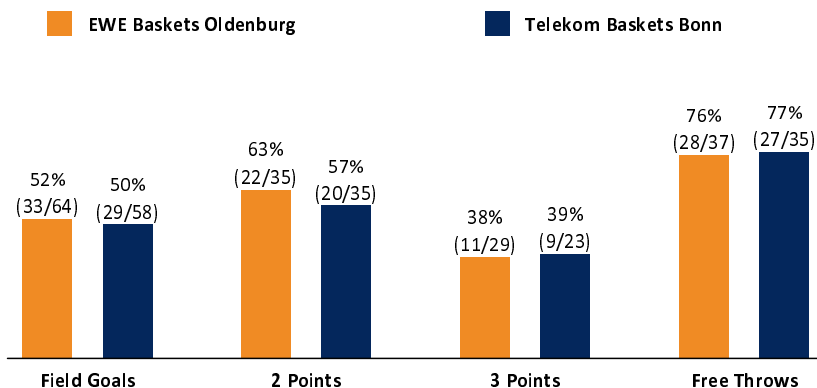

EWE Baskets Oldenburg

105 : 94

Telekom Baskets Bonn

Referee: FRITZ Clemens
Umpires: KOVACEVIC Nesa / SIMONOW Konstantin
Commissioner: HOLSTEN Ingo

Attendance: 6.000
Oldenburg, EWE ARENA, SO 19 MAI 2019, 15:00, Game-ID: 22807

Summary table showing scores by quarter (Q1-Q4) for OLD and BON.

OLD - EWE Baskets Oldenburg (Coach: DRIJENCIC Mladen)

Main player statistics table for OLD team, including columns for No., Name, Min, PTS, 2 Points, 3 Points, Field Goals, Free Throws, and various rebound/assist metrics.

BON - Telekom Baskets Bonn (Coach: O'SHEA Chris)

Main player statistics table for BON team, including columns for No., Name, Min, PTS, 2 Points, 3 Points, Field Goals, Free Throws, and various rebound/assist metrics.

Summary table comparing team statistics for OLD and BON, such as Rebounds, Assists, Fouls, Turnovers, Steals, Points in the Paint, etc.

EASYS-CREDIT-BBL.DE

Alle offiziellen Statistiken der easyCredit BBL, Daten, Rekorde uvm. gibt es auf easyCredit-BBL.de! News, Stats, Tabelle und Spielplan für unterwegs: Kostenlos für iOS und Android in der offiziellen Liga-App!

MAGENTA SPORT

Keinen Korb mehr verpassen - Alle Spiele der easyCredit BBL und des MagentaSport BBL Pokals LIVE und in HD! Das größte Basketball-Angebot Deutschlands zuhause und mobil! www.MagentaSport.de

LEGEND: Min Minutes Played, DR Defensive Rebounds, AS Assists, BS Blocked Shots, PF Fouls, +/- Plus-Minus-Rating, DNP Did Not Play, OR Offensive Rebounds, ST Steals, SB Shots Blocked, FD Fouls Drawn, * Starters, PTS Points, TR Total Rebounds, TO Turnovers, EFF Efficiency = ((PTS + TR + AS + ST + BS) - ((FGA - FGM) + (FTA - FTM) + TO))